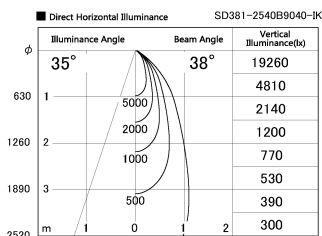

Item no. SD381-2540B9040-IK

Series Name: Cledy versa R-G (In-track)
(SD381-IK)

Installation	Track Mount
Type	
Fixture wattage	23W
Beam angle	38 deg
Color Temp.	4000K
CRI	Ra>90
Luminous	2426 lm
Body	Die-castaluminumalloy
Body finish	Black
Trim finish	Black
Reflector finish	N/A
IP Rate	IP20
Light source	COBmodule
Input Voltage	AC220~240V
Dimming Type	Non-Dimmable
Certificate	CE,CCC
Cut Hole	N/A