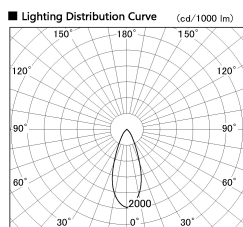

Item no. SD381-2540B9040-IK

Series Name: Cledy versa R-G (In-track)
(SD381-IK)

Installation	Track Mount
Type	
Fixture wattage	23W
Beam angle	38 deg
Color Temp.	4000K
CRI	Ra>90
Luminous	2426 lm
Body	Die-castaluminumalloy
Body finish	Black
Trim finish	Black
Reflector finish	N/A
IP Rate	IP20
Light source	COBmodule
Input Voltage	AC220~240V
Dimming Type	Non-Dimmable
Certificate	CE,CCC
Cut Hole	N/A