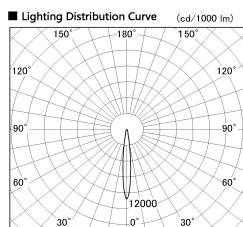

Item no. SD381-2015B9040-IK

Series Name: Cledy versa R-G (In-track)  
(SD381-IK)

■ Direct Horizontal Illuminance SD381-2015B9040-IK

φ	Illuminance Angle	Beam Angle	Vertical Illuminance(lx)
190	11°	12°	84880
1			21220
			9430
			5310
380			3400
2			2360
570			1730
3			
770			1330
m			

Installation	Track Mount
Type	Cledy versa R-G (In-track) (SD381-IK)
Fixture wattage	20W
Beam angle	12 deg
Color Temp.	4000K
CRI	Ra>90
Luminous	2007 lm
Body	Die-castaluminumalloy
Body finish	Black
Trim finish	Black
Reflector finish	N/A
IP Rate	IP20
Light source	COBmodule
Input Voltage	AC220~240V
Dimming Type	Non-Dimmable
Certificate	CE,CCC
Cut Hole	N/A