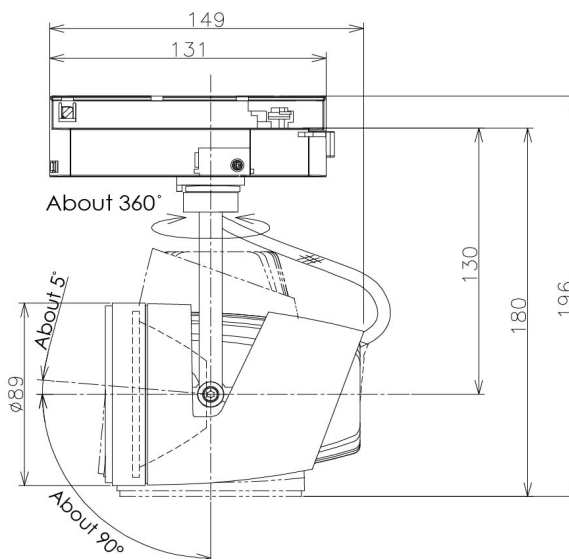

Item no. SD381-2015B9040-IK

Series Name: Cledy versa R-G (In-track)  
(SD381-IK)

■ Direct Horizontal Illuminance SD381-2015B9040-IK

φ	Illuminance Angle	Beam Angle	Vertical Illuminance(lx)
190	11°	12°	84880
1			21220
			9430
			5310
380			3400
2			2360
570			1730
3			
770			1330
m			

Installation	Track Mount
Type	Cledy versa R-G (In-track) (SD381-IK)
Fixture wattage	20W
Beam angle	12 deg
Color Temp.	4000K
CRI	Ra>90
Luminous	2007 lm
Body	Die-castaluminumalloy
Body finish	Black
Trim finish	Black
Reflector finish	N/A
IP Rate	IP20
Light source	COBmodule
Input Voltage	AC220~240V
Dimming Type	Non-Dimmable
Certificate	CE,CCC
Cut Hole	N/A