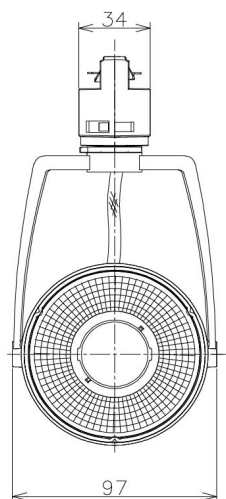

Item no. SD381-2015B9040-IK

Series Name: Cledy versa R-G (In-track)  
(SD381-IK)

■ Direct Horizontal Illuminance SD381-2015B9040-IK

φ	Illuminance Angle	Beam Angle	Vertical Illuminance(lx)
190	11°	12°	84880
1			21220
			9430
			5310
380			3400
2			2360
570			1730
3			
770			1330
m			

Installation	Track Mount
Type	Cledy versa R-G (In-track) (SD381-IK)
Fixture wattage	20W
Beam angle	12 deg
Color Temp.	4000K
CRI	Ra>90
Luminous	2007 lm
Body	Die-castaluminumalloy
Body finish	Black
Trim finish	Black
Reflector finish	N/A
IP Rate	IP20
Light source	COBmodule
Input Voltage	AC220~240V
Dimming Type	Non-Dimmable
Certificate	CE,CCC
Cut Hole	N/A