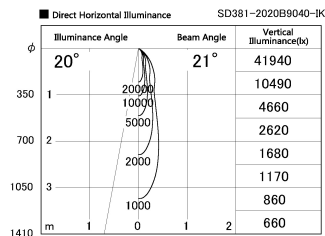

Item no. SD381-2020B9040-IK

Series Name: Cledy versa R-G (In-track)
(SD381-IK)

Installation	Track Mount
Type	
Fixture wattage	20W
Beam angle	21 deg
Color Temp.	4000K
CRI	Ra>90
Luminous	2040 lm
Body	Die-castaluminumalloy
Body finish	Black
Trim finish	Black
Reflector finish	N/A
IP Rate	IP20
Light source	COBmodule
Input Voltage	AC220~240V
Dimming Type	Non-Dimmable
Certificate	CE,CCC
Cut Hole	N/A