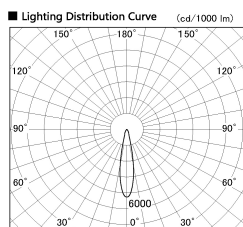

Item no. SD381-2020B9040-IK

Series Name: Cledy versa R-G (In-track)
(SD381-IK)

Installation	Track Mount
Type	Cledy versa R-G (In-track) (SD381-IK)
Fixture wattage	20W
Beam angle	21 deg
Color Temp.	4000K
CRI	Ra>90
Luminous	2040 lm
Body	Die-castaluminumalloy
Body finish	Black
Trim finish	Black
Reflector finish	N/A
IP Rate	IP20
Light source	COBmodule
Input Voltage	AC220~240V
Dimming Type	Non-Dimmable
Certificate	CE,CCC
Cut Hole	N/A