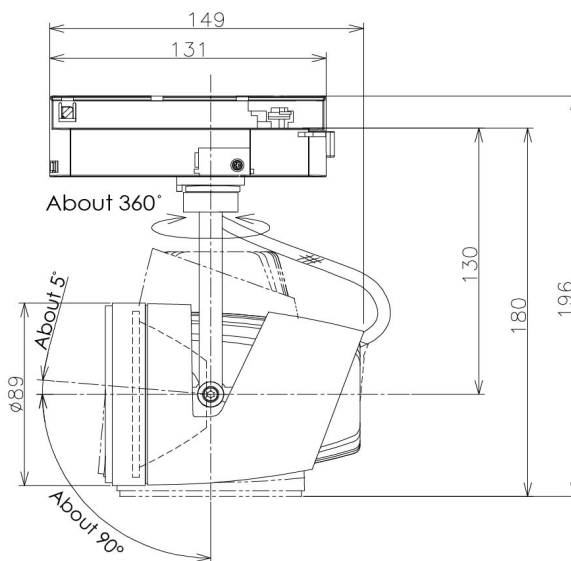

Item no. SD381-2020B9040-IK

Series Name: Cledy versa R-G (In-track)
(SD381-IK)

Installation	Track Mount
Type	Cledy versa R-G (In-track) (SD381-IK)
Fixture wattage	20W
Beam angle	21 deg
Color Temp.	4000K
CRI	Ra>90
Luminous	2040 lm
Body	Die-castaluminumalloy
Body finish	Black
Trim finish	Black
Reflector finish	N/A
IP Rate	IP20
Light source	COBmodule
Input Voltage	AC220~240V
Dimming Type	Non-Dimmable
Certificate	CE,CCC
Cut Hole	N/A