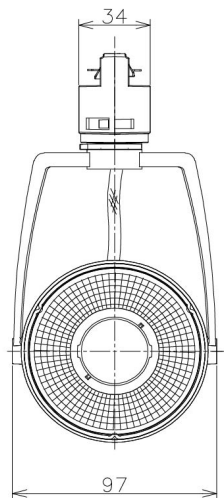

Item no. SD381-2020B9040-IK

Series Name: Cledy versa R-G (In-track)
(SD381-IK)

Installation	Track Mount
Type	
Fixture wattage	20W
Beam angle	21 deg
Color Temp.	4000K
CRI	Ra>90
Luminous	2040 lm
Body	Die-castaluminumalloy
Body finish	Black
Trim finish	Black
Reflector finish	N/A
IP Rate	IP20
Light source	COBmodule
Input Voltage	AC220~240V
Dimming Type	Non-Dimmable
Certificate	CE,CCC
Cut Hole	N/A