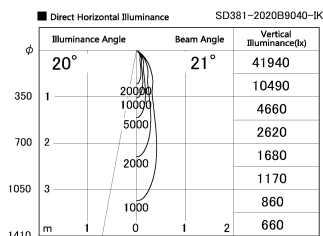

Item no. SD381-2020B9040-IK

Series Name: Cledy versa R-G (In-track)
(SD381-IK)

Installation	Track Mount
Type	Cledy versa R-G (In-track) (SD381-IK)
Fixture wattage	20W
Beam angle	21 deg
Color Temp.	4000K
CRI	Ra>90
Luminous	2040 lm
Body	Die-castaluminumalloy
Body finish	Black
Trim finish	Black
Reflector finish	N/A
IP Rate	IP20
Light source	COBmodule
Input Voltage	AC220~240V
Dimming Type	Non-Dimmable
Certificate	CE,CCC
Cut Hole	N/A