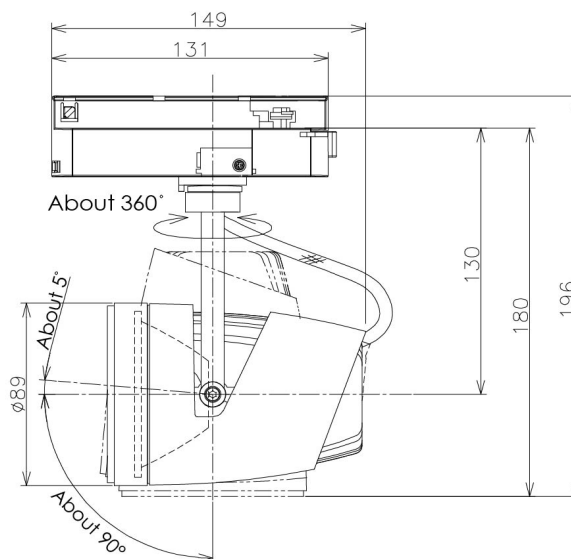

Item no. SD381-2020B9040-IK

Series Name: Cledy versa R-G (In-track)
(SD381-IK)

Installation	Track Mount
Type	
Fixture wattage	20W
Beam angle	21 deg
Color Temp.	4000K
CRI	Ra>90
Luminous	2040 lm
Body	Die-castaluminumalloy
Body finish	Black
Trim finish	Black
Reflector finish	N/A
IP Rate	IP20
Light source	COBmodule
Input Voltage	AC220~240V
Dimming Type	Non-Dimmable
Certificate	CE,CCC
Cut Hole	N/A