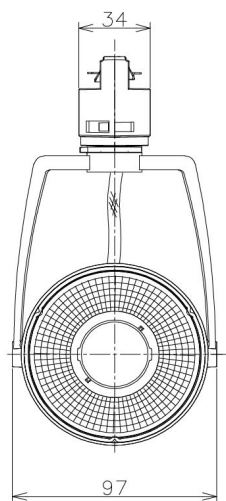

Item no. SD381-2020B9040-IK

Series Name: Cledy versa R-G (In-track)
(SD381-IK)

Installation	Track Mount
Type	Cledy versa R-G (In-track) (SD381-IK)
Fixture wattage	20W
Beam angle	21 deg
Color Temp.	4000K
CRI	Ra>90
Luminous	2040 lm
Body	Die-castaluminumalloy
Body finish	Black
Trim finish	Black
Reflector finish	N/A
IP Rate	IP20
Light source	COBmodule
Input Voltage	AC220~240V
Dimming Type	Non-Dimmable
Certificate	CE,CCC
Cut Hole	N/A