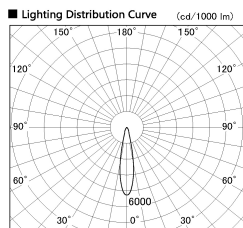

Item no. SD381-2020B9040-IK

Series Name: Cledy versa R-G (In-track)
(SD381-IK)

Installation	Track Mount
Type	
Fixture wattage	20W
Beam angle	21 deg
Color Temp.	4000K
CRI	Ra>90
Luminous	2040 lm
Body	Die-castaluminumalloy
Body finish	Black
Trim finish	Black
Reflector finish	N/A
IP Rate	IP20
Light source	COBmodule
Input Voltage	AC220~240V
Dimming Type	Non-Dimmable
Certificate	CE,CCC
Cut Hole	N/A