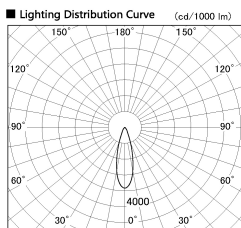

Item no. SD381-2030B9040-IK

Series Name: Cledy versa R-G (In-track)
(SD381-IK)

Installation	Track Mount
Type	
Fixture wattage	20W
Beam angle	29 deg
Color Temp.	4000K
CRI	Ra>90
Luminous	2021 lm
Body	Die-castaluminumalloy
Body finish	Black
Trim finish	Black
Reflector finish	N/A
IP Rate	IP20
Light source	COBmodule
Input Voltage	AC220~240V
Dimming Type	Non-Dimmable
Certificate	CE,CCC
Cut Hole	N/A