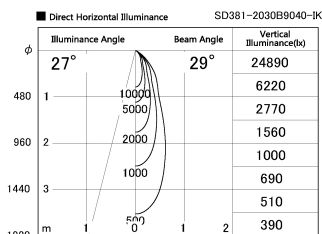

Item no. SD381-2030B9040-IK

Series Name: Cledy versa R-G (In-track)
(SD381-IK)

Installation	Track Mount
Type	Cledy versa R-G (In-track) (SD381-IK)
Fixture wattage	20W
Beam angle	29 deg
Color Temp.	4000K
CRI	Ra>90
Luminous	2021 lm
Body	Die-castaluminumalloy
Body finish	Black
Trim finish	Black
Reflector finish	N/A
IP Rate	IP20
Light source	COBmodule
Input Voltage	AC220~240V
Dimming Type	Non-Dimmable
Certificate	CE,CCC
Cut Hole	N/A