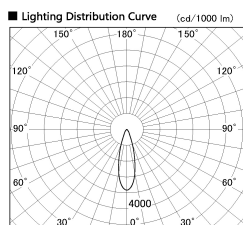

Item no. SD381-2030B9040-IK

Series Name: Cledy versa R-G (In-track)
(SD381-IK)

Installation	Track Mount
Type	Cledy versa R-G (In-track) (SD381-IK)
Fixture wattage	20W
Beam angle	29 deg
Color Temp.	4000K
CRI	Ra>90
Luminous	2021 lm
Body	Die-castaluminumalloy
Body finish	Black
Trim finish	Black
Reflector finish	N/A
IP Rate	IP20
Light source	COBmodule
Input Voltage	AC220~240V
Dimming Type	Non-Dimmable
Certificate	CE,CCC
Cut Hole	N/A