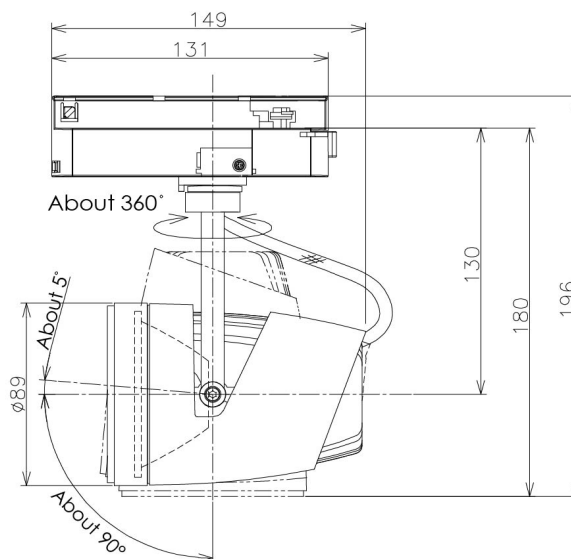

Item no. SD381-2030B9040-IK

Series Name: Cledy versa R-G (In-track)
(SD381-IK)

Installation	Track Mount
Type	
Fixture wattage	20W
Beam angle	29 deg
Color Temp.	4000K
CRI	Ra>90
Luminous	2021 lm
Body	Die-castaluminumalloy
Body finish	Black
Trim finish	Black
Reflector finish	N/A
IP Rate	IP20
Light source	COBmodule
Input Voltage	AC220~240V
Dimming Type	Non-Dimmable
Certificate	CE,CCC
Cut Hole	N/A