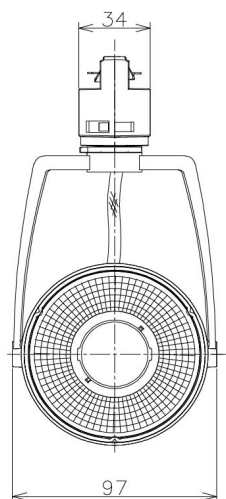

Item no. SD381-2030B9040-IK

Series Name: Cledy versa R-G (In-track)
(SD381-IK)

Installation	Track Mount
Type	Cledy versa R-G (In-track) (SD381-IK)
Fixture wattage	20W
Beam angle	29 deg
Color Temp.	4000K
CRI	Ra>90
Luminous	2021 lm
Body	Die-castaluminumalloy
Body finish	Black
Trim finish	Black
Reflector finish	N/A
IP Rate	IP20
Light source	COBmodule
Input Voltage	AC220~240V
Dimming Type	Non-Dimmable
Certificate	CE,CCC
Cut Hole	N/A