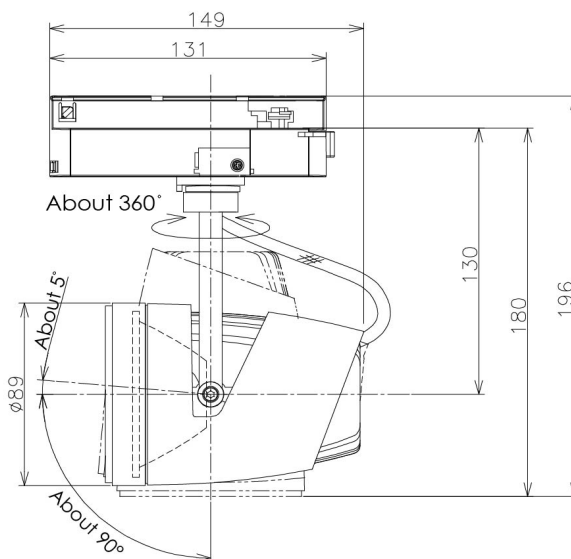

Item no. SD381-2030B9040-IK

Series Name: Cledy versa R-G (In-track)
(SD381-IK)

Installation	Track Mount
Type	Cledy versa R-G (In-track) (SD381-IK)
Fixture wattage	20W
Beam angle	29 deg
Color Temp.	4000K
CRI	Ra>90
Luminous	2021 lm
Body	Die-castaluminumalloy
Body finish	Black
Trim finish	Black
Reflector finish	N/A
IP Rate	IP20
Light source	COBmodule
Input Voltage	AC220~240V
Dimming Type	Non-Dimmable
Certificate	CE,CCC
Cut Hole	N/A