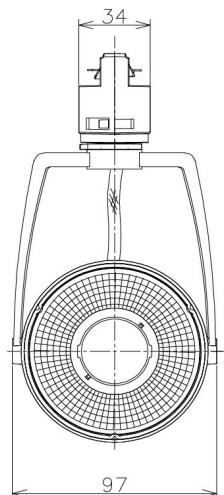

Item no. SD381-2030B9040-IK

Series Name: Cledy versa R-G (In-track)
(SD381-IK)

Installation	Track Mount
Type	
Fixture wattage	20W
Beam angle	29 deg
Color Temp.	4000K
CRI	Ra>90
Luminous	2021 lm
Body	Die-castaluminumalloy
Body finish	Black
Trim finish	Black
Reflector finish	N/A
IP Rate	IP20
Light source	COBmodule
Input Voltage	AC220~240V
Dimming Type	Non-Dimmable
Certificate	CE,CCC
Cut Hole	N/A