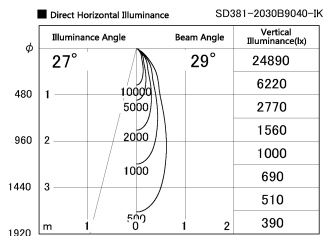

Item no. SD381-2030B9040-IK

Series Name: Cledy versa R-G (In-track)
(SD381-IK)

Installation	Track Mount
Type	
Fixture wattage	20W
Beam angle	29 deg
Color Temp.	4000K
CRI	Ra>90
Luminous	2021 lm
Body	Die-castaluminumalloy
Body finish	Black
Trim finish	Black
Reflector finish	N/A
IP Rate	IP20
Light source	COBmodule
Input Voltage	AC220~240V
Dimming Type	Non-Dimmable
Certificate	CE,CCC
Cut Hole	N/A