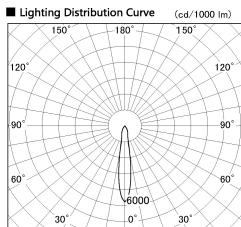

Item no. SD381-1915B9040-IK

Series Name: Cledy versa R-G (In-track)
(SD381-IK)

■ Direct Horizontal Illuminance SD381-1915B9040-IK

φ	Illuminance Angle	Beam Angle	Vertical Illuminance (lx)
	16°	17°	38630
280			9660
			4290
560			2410
			1550
840			1070
			790
1120			600

Installation	Track Mount
Type	
Fixture wattage	18.6W
Beam angle	17 deg
Color Temp.	4000K
CRI	Ra>90
Luminous	1678 lm
Body	Die-castaluminumalloy
Body finish	Black
Trim finish	Black
Reflector finish	N/A
IP Rate	IP20
Light source	COBmodule
Input Voltage	AC220~240V
Dimming Type	Non-Dimmable
Certificate	CE,CCC
Cut Hole	N/A