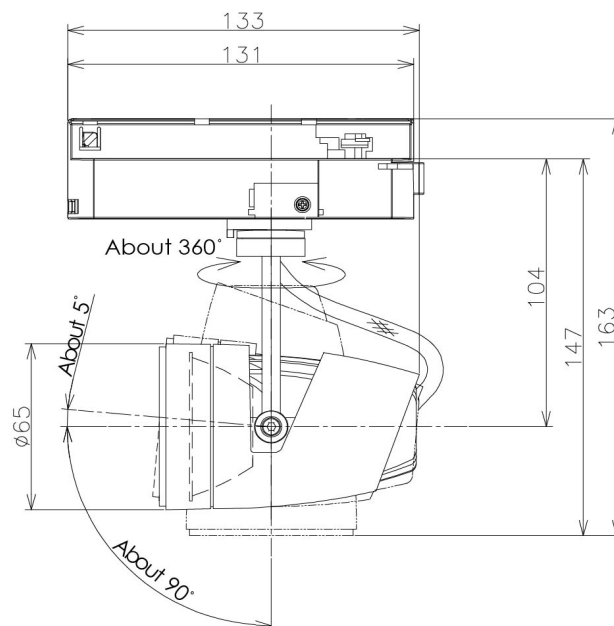

Item no. SD381-1920B9040-IK

Series Name: Cledy versa R-G (In-track)
(SD381-IK)

Installation	Track Mount
Type	
Fixture wattage	18.6W
Beam angle	18 deg
Color Temp.	4000K
CRI	Ra>90
Luminous	1586 lm
Body	Die-castaluminumalloy
Body finish	Black
Trim finish	Black
Reflector finish	N/A
IP Rate	IP20
Light source	COBmodule
Input Voltage	AC220~240V
Dimming Type	Non-Dimmable
Certificate	CE,CCC
Cut Hole	N/A