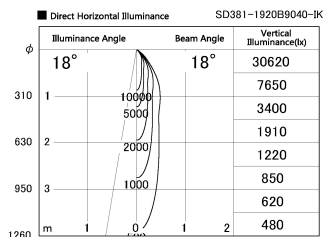

Item no. SD381-1920B9040-IK

Series Name: Cledy versa R-G (In-track)
(SD381-IK)

Installation	Track Mount
Type	Cledy versa R-G (In-track) (SD381-IK)
Fixture wattage	18.6W
Beam angle	18 deg
Color Temp.	4000K
CRI	Ra>90
Luminous	1586 lm
Body	Die-cast aluminum alloy
Body finish	Black
Trim finish	Black
Reflector finish	N/A
IP Rate	IP20
Light source	COB module
Input Voltage	AC220~240V
Dimming Type	Non-Dimmable
Certificate	CE,CCC
Cut Hole	N/A