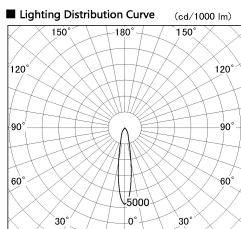

Item no. SD381-1920B9040-IK

Series Name: Cledy versa R-G (In-track)
(SD381-IK)

Installation	Track Mount
Type	
Fixture wattage	18.6W
Beam angle	18 deg
Color Temp.	4000K
CRI	Ra>90
Luminous	1586 lm
Body	Die-castaluminumalloy
Body finish	Black
Trim finish	Black
Reflector finish	N/A
IP Rate	IP20
Light source	COBmodule
Input Voltage	AC220~240V
Dimming Type	Non-Dimmable
Certificate	CE,CCC
Cut Hole	N/A