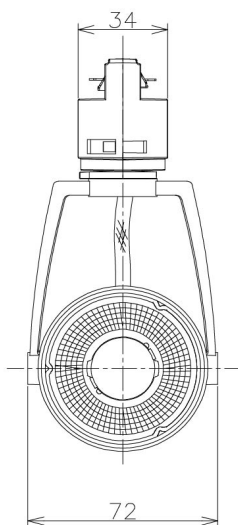

Item no. SD381-1920B9040-IK

Series Name: Cledy versa R-G (In-track)
(SD381-IK)

Installation	Track Mount
Type	
Fixture wattage	18.6W
Beam angle	18 deg
Color Temp.	4000K
CRI	Ra>90
Luminous	1586 lm
Body	Die-castaluminumalloy
Body finish	Black
Trim finish	Black
Reflector finish	N/A
IP Rate	IP20
Light source	COBmodule
Input Voltage	AC220~240V
Dimming Type	Non-Dimmable
Certificate	CE,CCC
Cut Hole	N/A