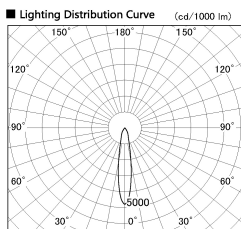

Item no. SD381-1920B9040-IK

Series Name: Cledy versa R-G (In-track)
(SD381-IK)

Installation	Track Mount
Type	Cledy versa R-G (In-track) (SD381-IK)
Fixture wattage	18.6W
Beam angle	18 deg
Color Temp.	4000K
CRI	Ra>90
Luminous	1586 lm
Body	Die-cast aluminum alloy
Body finish	Black
Trim finish	Black
Reflector finish	N/A
IP Rate	IP20
Light source	COB module
Input Voltage	AC220~240V
Dimming Type	Non-Dimmable
Certificate	CE,CCC
Cut Hole	N/A