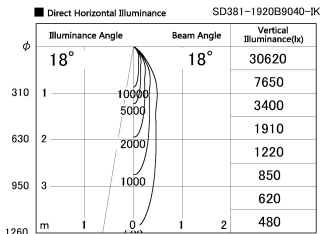

Item no. SD381-1920B9040-IK

Series Name: Cledy versa R-G (In-track)
(SD381-IK)

Installation	Track Mount
Type	
Fixture wattage	18.6W
Beam angle	18 deg
Color Temp.	4000K
CRI	Ra>90
Luminous	1586 lm
Body	Die-castaluminumalloy
Body finish	Black
Trim finish	Black
Reflector finish	N/A
IP Rate	IP20
Light source	COBmodule
Input Voltage	AC220~240V
Dimming Type	Non-Dimmable
Certificate	CE,CCC
Cut Hole	N/A