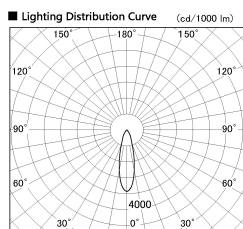

Item no. SD381-1930B9040-IK

Series Name: Cledy versa R-G (In-track)
(SD381-IK)

Installation	Track Mount
Type	
Fixture wattage	18.6W
Beam angle	27 deg
Color Temp.	4000K
CRI	Ra>90
Luminous	1563 lm
Body	Die-castaluminumalloy
Body finish	Black
Trim finish	Black
Reflector finish	N/A
IP Rate	IP20
Light source	COBmodule
Input Voltage	AC220~240V
Dimming Type	Non-Dimmable
Certificate	CE,CCC
Cut Hole	N/A