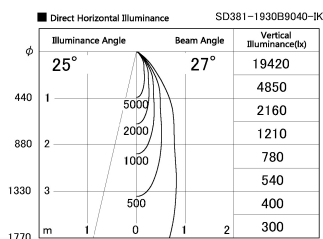

Item no. SD381-1930B9040-IK

Series Name: Cledy versa R-G (In-track)
(SD381-IK)

Installation	Track Mount
Type	
Fixture wattage	18.6W
Beam angle	27 deg
Color Temp.	4000K
CRI	Ra>90
Luminous	1563 lm
Body	Die-castaluminumalloy
Body finish	Black
Trim finish	Black
Reflector finish	N/A
IP Rate	IP20
Light source	COBmodule
Input Voltage	AC220~240V
Dimming Type	Non-Dimmable
Certificate	CE,CCC
Cut Hole	N/A