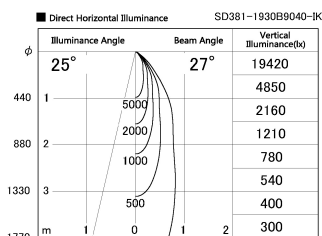

Item no. SD381-1930B9040-IK

Series Name: Cledy versa R-G (In-track)
(SD381-IK)

| | |
|------------------|--|
| Installation | Track Mount |
| Type | Cledy versa R-G (In-track) (SD381-IK) |
| Fixture wattage | 18.6W |
| Beam angle | 27 deg |
| Color Temp. | 4000K |
| CRI | Ra>90 |
| Luminous | 1563 lm |
| Body | Die-castaluminumalloy |
| Body finish | Black |
| Trim finish | Black |
| Reflector finish | N/A |
| IP Rate | IP20 |
| Light source | COBmodule |
| Input Voltage | AC220~240V |
| Dimming Type | Non-Dimmable |
| Certificate | CE,CCC |
| Cut Hole | N/A |