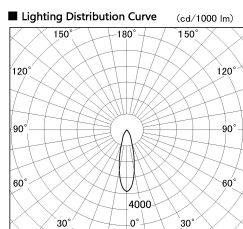

Item no. SD381-1930B9040-IK

Series Name: Cledy versa R-G (In-track)
(SD381-IK)

| | |
|------------------|--|
| Installation | Track Mount |
| Type | Cledy versa R-G (In-track) (SD381-IK) |
| Fixture wattage | 18.6W |
| Beam angle | 27 deg |
| Color Temp. | 4000K |
| CRI | Ra>90 |
| Luminous | 1563 lm |
| Body | Die-castaluminumalloy |
| Body finish | Black |
| Trim finish | Black |
| Reflector finish | N/A |
| IP Rate | IP20 |
| Light source | COBmodule |
| Input Voltage | AC220~240V |
| Dimming Type | Non-Dimmable |
| Certificate | CE,CCC |
| Cut Hole | N/A |