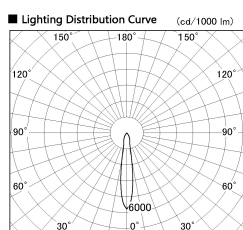

Item no. SD381-1115B9040-IK

Series Name: Cledy versa R-G (In-track)
(SD381-IK)

Installation	Track Mount
Type	Cledy versa R-G (In-track) (SD381-IK)
Fixture wattage	10.5W
Beam angle	17 deg
Color Temp.	4000K
CRI	Ra>90
Luminous	1017 lm
Body	Die-castaluminumalloy
Body finish	Black
Trim finish	Black
Reflector finish	N/A
IP Rate	IP20
Light source	COBmodule
Input Voltage	AC220~240V
Dimming Type	Non-Dimmable
Certificate	CE,CCC
Cut Hole	N/A

Direct Horizontal Illuminance SD381-1115B9040-IK

φ	Illuminance Angle	Beam Angle	Vertical Illuminance (lx)
	16°	17°	23440
280	10000		5860
	5000		2600
560	2000		1460
	1000		940
840			650
	500		480
1120			370