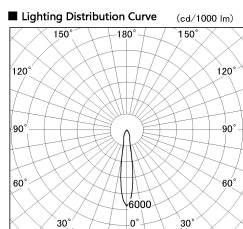

Item no. SD381-1115B9040-IK

Series Name: Cledy versa R-G (In-track)  
(SD381-IK)

■ Direct Horizontal Illuminance SD381-1115B9040-IK

| φ    | Illuminance Angle | Beam Angle | Vertical Illuminance (lx) |
|------|-------------------|------------|---------------------------|
|      | 16°               | 17°        | 23440                     |
| 280  | 10000             |            | 5860                      |
|      | 5000              |            | 2600                      |
| 560  | 2000              |            | 1460                      |
|      | 1000              |            | 940                       |
| 840  |                   |            | 650                       |
|      |                   |            | 480                       |
| 1120 | 500               |            | 370                       |
|      | 0                 | 1 2        |                           |

|                  |                         |
|------------------|-------------------------|
| Installation     | Track Mount             |
| Type             |                         |
| Fixture wattage  | 10.5W                   |
| Beam angle       | 17 deg                  |
| Color Temp.      | 4000K                   |
| CRI              | Ra>90                   |
| Luminous         | 1017 lm                 |
| Body             | Die-cast aluminum alloy |
| Body finish      | Black                   |
| Trim finish      | Black                   |
| Reflector finish | N/A                     |
| IP Rate          | IP20                    |
| Light source     | COB module              |
| Input Voltage    | AC220~240V              |
| Dimming Type     | Non-Dimmable            |
| Certificate      | CE,CCC                  |
| Cut Hole         | N/A                     |