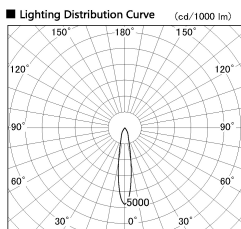

Item no. SD381-1120B9040-IK

Series Name: Cledy versa R-G (In-track)
(SD381-IK)

Installation	Track Mount
Type	
Fixture wattage	10.5W
Beam angle	18 deg
Color Temp.	4000K
CRI	Ra>90
Luminous	967 lm
Body	Die-castaluminumalloy
Body finish	Black
Trim finish	Black
Reflector finish	N/A
IP Rate	IP20
Light source	COBmodule
Input Voltage	AC220~240V
Dimming Type	Non-Dimmable
Certificate	CE,CCC
Cut Hole	N/A