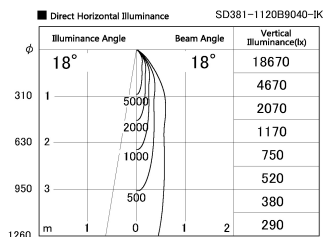

Item no. SD381-1120B9040-IK

Series Name: Cledy versa R-G (In-track)
(SD381-IK)

Installation	Track Mount
Type	
Fixture wattage	10.5W
Beam angle	18 deg
Color Temp.	4000K
CRI	Ra>90
Luminous	967 lm
Body	Die-castaluminumalloy
Body finish	Black
Trim finish	Black
Reflector finish	N/A
IP Rate	IP20
Light source	COBmodule
Input Voltage	AC220~240V
Dimming Type	Non-Dimmable
Certificate	CE,CCC
Cut Hole	N/A