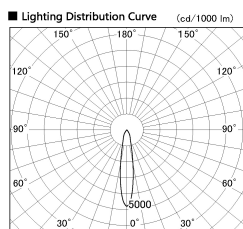

Item no. SD381-1120B9040-IK

Series Name: Cledy versa R-G (In-track)
(SD381-IK)

Installation	Track Mount
Type	Cledy versa R-G (In-track) (SD381-IK)
Fixture wattage	10.5W
Beam angle	18 deg
Color Temp.	4000K
CRI	Ra>90
Luminous	967 lm
Body	Die-castaluminumalloy
Body finish	Black
Trim finish	Black
Reflector finish	N/A
IP Rate	IP20
Light source	COBmodule
Input Voltage	AC220~240V
Dimming Type	Non-Dimmable
Certificate	CE,CCC
Cut Hole	N/A