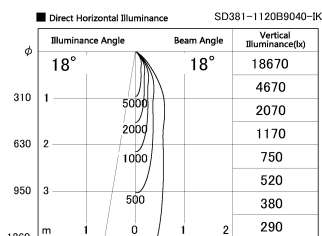

Item no. SD381-1120B9040-IK

Series Name: Cledy versa R-G (In-track)
(SD381-IK)

Installation	Track Mount
Type	Cledy versa R-G (In-track) (SD381-IK)
Fixture wattage	10.5W
Beam angle	18 deg
Color Temp.	4000K
CRI	Ra>90
Luminous	967 lm
Body	Die-castaluminumalloy
Body finish	Black
Trim finish	Black
Reflector finish	N/A
IP Rate	IP20
Light source	COBmodule
Input Voltage	AC220~240V
Dimming Type	Non-Dimmable
Certificate	CE,CCC
Cut Hole	N/A