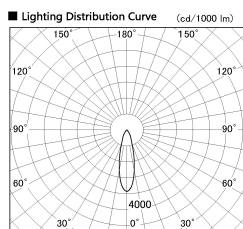

Item no. SD381-1130B9040-IK

Series Name: Cledy versa R-G (In-track)
(SD381-IK)

| | |
|------------------|-----------------------|
| Installation | Track Mount |
| Type | |
| Fixture wattage | 10.5W |
| Beam angle | 27 deg |
| Color Temp. | 4000K |
| CRI | Ra>90 |
| Luminous | 946 lm |
| Body | Die-castaluminumalloy |
| Body finish | Black |
| Trim finish | Black |
| Reflector finish | N/A |
| IP Rate | IP20 |
| Light source | COBmodule |
| Input Voltage | AC220~240V |
| Dimming Type | Non-Dimmable |
| Certificate | CE,CCC |
| Cut Hole | N/A |