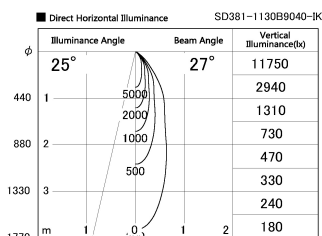

Item no. SD381-1130B9040-IK

Series Name: Cledy versa R-G (In-track)
(SD381-IK)

| | |
|------------------|-----------------------|
| Installation | Track Mount |
| Type | |
| Fixture wattage | 10.5W |
| Beam angle | 27 deg |
| Color Temp. | 4000K |
| CRI | Ra>90 |
| Luminous | 946 lm |
| Body | Die-castaluminumalloy |
| Body finish | Black |
| Trim finish | Black |
| Reflector finish | N/A |
| IP Rate | IP20 |
| Light source | COBmodule |
| Input Voltage | AC220~240V |
| Dimming Type | Non-Dimmable |
| Certificate | CE,CCC |
| Cut Hole | N/A |