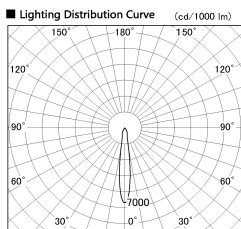

Item no. SD381-0815B9040-IK

Series Name: Cledy versa R-G (In-track)
(SD381-IK)

■ Direct Horizontal Illuminance SD381-0815B9040-IK

φ	Illuminance Angle	Beam Angle	Vertical Illuminance (lx)
240	14°	15°	21750
1			5440
			2420
480			1360
2			870
			600
730			440
3			340
			500
980			340
m	1	0	1
			2

Installation	Track Mount
Type	
Fixture wattage	7.5W
Beam angle	15 deg
Color Temp.	4000K
CRI	Ra>90
Luminous	824 lm
Body	Die-castaluminumalloy
Body finish	Black
Trim finish	Black
Reflector finish	N/A
IP Rate	IP20
Light source	COBmodule
Input Voltage	AC220~240V
Dimming Type	Non-Dimmable
Certificate	CE,CCC
Cut Hole	N/A