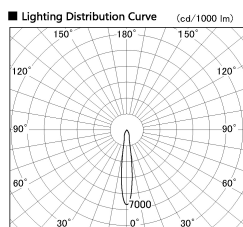

Item no. SD381-0815B9040-IK

Series Name: Cledy versa R-G (In-track)
(SD381-IK)

■ Direct Horizontal Illuminance SD381-0815B9040-IK

φ	Illuminance Angle	Beam Angle	Vertical Illuminance (lx)
240	14°	15°	21750
480			5440
730	14°	15°	2420
980			1360
	14°	15°	870
			600
	14°	15°	440
			340

Installation	Track Mount
Type	Cledy versa R-G (In-track) (SD381-IK)
Fixture wattage	7.5W
Beam angle	15 deg
Color Temp.	4000K
CRI	Ra>90
Luminous	824 lm
Body	Die-castaluminumalloy
Body finish	Black
Trim finish	Black
Reflector finish	N/A
IP Rate	IP20
Light source	COBmodule
Input Voltage	AC220~240V
Dimming Type	Non-Dimmable
Certificate	CE,CCC
Cut Hole	N/A