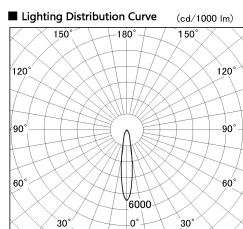

Item no. SD381-0820B9040-IK

Series Name: Cledy versa R-G (In-track)
(SD381-IK)

■ Direct Horizontal Illuminance SD381-0820B9040-IK

φ	Illuminance Angle	Beam Angle	Vertical Illuminance (lx)
1	17°	17°	16660
290			4170
590			1850
890			1040
1190			670
			460
			340
			260

Installation	Track Mount
Type	Cledy versa R-G (In-track) (SD381-IK)
Fixture wattage	7.5W
Beam angle	17 deg
Color Temp.	4000K
CRI	Ra>90
Luminous	780 lm
Body	Die-cast aluminum alloy
Body finish	Black
Trim finish	Black
Reflector finish	N/A
IP Rate	IP20
Light source	COB module
Input Voltage	AC220~240V
Dimming Type	Non-Dimmable
Certificate	CE,CCC
Cut Hole	N/A