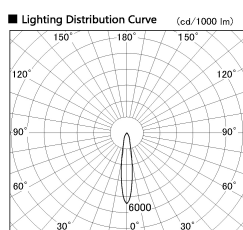

Item no. SD381-0820B9040-IK

Series Name: Cledy versa R-G (In-track)
(SD381-IK)

■ Direct Horizontal Illuminance SD381-0820B9040-IK

φ	Illuminance Angle	Beam Angle	Vertical Illuminance (lx)
1	17°	17°	16660
290			4170
1			1850
590			1040
2			670
890			460
3			340
1190			260

Installation	Track Mount
Type	
Fixture wattage	7.5W
Beam angle	17 deg
Color Temp.	4000K
CRI	Ra>90
Luminous	780 lm
Body	Die-castaluminumalloy
Body finish	Black
Trim finish	Black
Reflector finish	N/A
IP Rate	IP20
Light source	COBmodule
Input Voltage	AC220~240V
Dimming Type	Non-Dimmable
Certificate	CE,CCC
Cut Hole	N/A