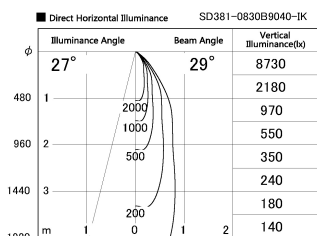

Item no. SD381-0830B9040-IK

Series Name: Cledy versa R-G (In-track)
(SD381-IK)

Installation	Track Mount
Type	
Fixture wattage	7.5W
Beam angle	29 deg
Color Temp.	4000K
CRI	Ra>90
Luminous	774 lm
Body	Die-castaluminumalloy
Body finish	Black
Trim finish	Black
Reflector finish	N/A
IP Rate	IP20
Light source	COBmodule
Input Voltage	AC220~240V
Dimming Type	Non-Dimmable
Certificate	CE,CCC
Cut Hole	N/A