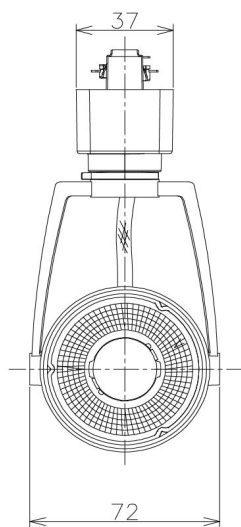

Item no. SD381-0830B9040-IK

Series Name: Cledy versa R-G (In-track)
(SD381-IK)

Installation	Track Mount
Type	
Fixture wattage	7.5W
Beam angle	29 deg
Color Temp.	4000K
CRI	Ra>90
Luminous	774 lm
Body	Die-castaluminumalloy
Body finish	Black
Trim finish	Black
Reflector finish	N/A
IP Rate	IP20
Light source	COBmodule
Input Voltage	AC220~240V
Dimming Type	Non-Dimmable
Certificate	CE,CCC
Cut Hole	N/A