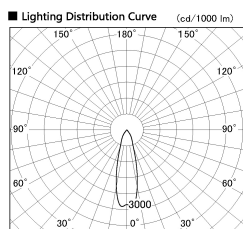

Item no. SD381-0830B9040-IK

Series Name: Cledy versa R-G (In-track)
(SD381-IK)

Installation	Track Mount
Type	
Fixture wattage	7.5W
Beam angle	29 deg
Color Temp.	4000K
CRI	Ra>90
Luminous	774 lm
Body	Die-castaluminumalloy
Body finish	Black
Trim finish	Black
Reflector finish	N/A
IP Rate	IP20
Light source	COBmodule
Input Voltage	AC220~240V
Dimming Type	Non-Dimmable
Certificate	CE,CCC
Cut Hole	N/A