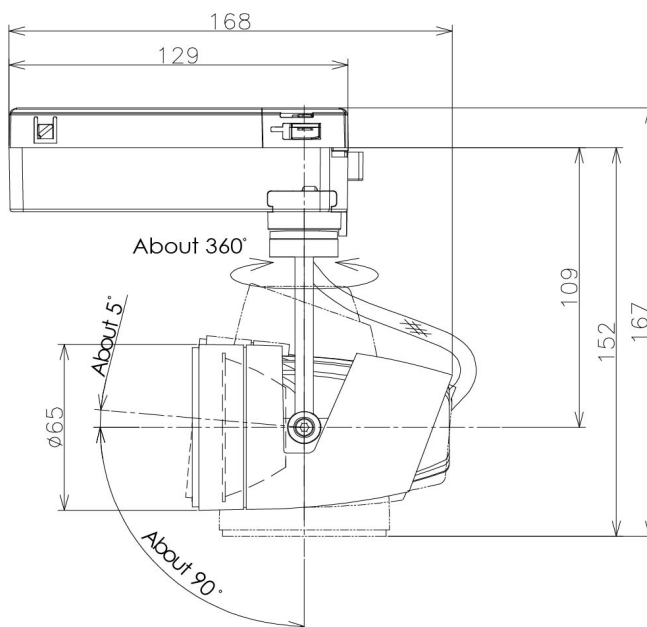

Item no. SD381-0830B9040-IK

Series Name: Cledy versa R-G (In-track)
(SD381-IK)

Installation	Track Mount
Type	
Fixture wattage	7.5W
Beam angle	29 deg
Color Temp.	4000K
CRI	Ra>90
Luminous	774 lm
Body	Die-castaluminumalloy
Body finish	Black
Trim finish	Black
Reflector finish	N/A
IP Rate	IP20
Light source	COBmodule
Input Voltage	AC220~240V
Dimming Type	Non-Dimmable
Certificate	CE,CCC
Cut Hole	N/A