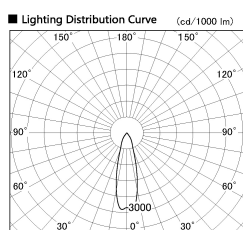

Item no. SD381-0830B9040-IK

Series Name: Cledy versa R-G (In-track)
(SD381-IK)

Installation	Track Mount
Type	Cledy versa R-G (In-track) (SD381-IK)
Fixture wattage	7.5W
Beam angle	29 deg
Color Temp.	4000K
CRI	Ra>90
Luminous	774 lm
Body	Die-cast aluminum alloy
Body finish	Black
Trim finish	Black
Reflector finish	N/A
IP Rate	IP20
Light source	COB module
Input Voltage	AC220~240V
Dimming Type	Non-Dimmable
Certificate	CE,CCC
Cut Hole	N/A