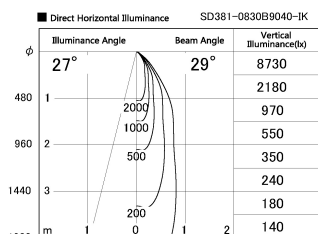

Item no. SD381-0830B9040-IK

Series Name: Cledy versa R-G (In-track)
(SD381-IK)

Installation	Track Mount
Type	Cledy versa R-G (In-track) (SD381-IK)
Fixture wattage	7.5W
Beam angle	29 deg
Color Temp.	4000K
CRI	Ra>90
Luminous	774 lm
Body	Die-cast aluminum alloy
Body finish	Black
Trim finish	Black
Reflector finish	N/A
IP Rate	IP20
Light source	COB module
Input Voltage	AC220~240V
Dimming Type	Non-Dimmable
Certificate	CE,CCC
Cut Hole	N/A