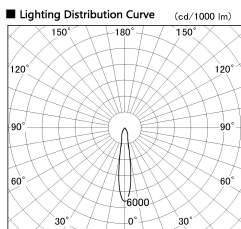

Item no. SD356-0815W8535-IK

Series Name: Cylinder Arm Reflector in-track tracklight.(SD356-IK)

Installation	Track mount
Type	
Fixture wattage	7.9W
Beam angle	17 deg
Color Temp.	3500K
CRI	Ra>85
Luminous	607 lm
Body	Die-cast aluminum alloy
Body finish	White
Trim finish	White
Reflector finish	N/A
IP Rate	IP20
Light source	COB module
Input Voltage	AC220~240V
Dimming Type	Non-Dimmable
Certificate	CE, CCC
Cut Hole	N/A