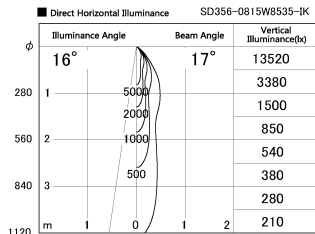

Item no. SD356-0815W8535-IK

Series Name: Cylinder Arm Reflector in-track tracklight.(SD356-IK)

Installation	Track mount
Type	
Fixture wattage	7.9W
Beam angle	17 deg
Color Temp.	3500K
CRI	Ra>85
Luminous	607 lm
Body	Die-cast aluminum alloy
Body finish	White
Trim finish	White
Reflector finish	N/A
IP Rate	IP20
Light source	COB module
Input Voltage	AC220~240V
Dimming Type	Non-Dimmable
Certificate	CE, CCC
Cut Hole	N/A