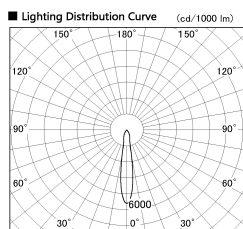

Item no. SD356-0815W8540-IK

Series Name: Cylinder Arm Reflector in-track tracklight.(SD356-IK)

■ Direct Horizontal Illuminance SD356-0815W8540-IK

φ	Illuminance Angle	Beam Angle	Vertical Illuminance(lx)
1	16°	17°	13660
280			3410
560			1520
840			850
1120			550
			380
			280
			210

Installation	Track mount
Type	Cylinder Arm Reflector in-track tracklight.(SD356-IK)
Fixture wattage	7.9W
Beam angle	17 deg
Color Temp.	4000K
CRI	Ra>85
Luminous	613 lm
Body	Die-cast aluminum alloy
Body finish	White
Trim finish	White
Reflector finish	N/A
IP Rate	IP20
Light source	COB module
Input Voltage	AC220~240V
Dimming Type	Non-Dimmable
Certificate	CE, CCC
Cut Hole	N/A