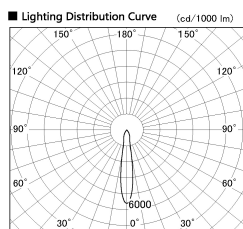

Item no. SD356-0815W9027-IK

Series Name: Cylinder Arm Reflector in-track tracklight.(SD356-IK)

■ Direct Horizontal Illuminance SD356-0815W9027-IK

φ	Illuminance Angle	Beam Angle	Vertical Illuminance(lx)
1	16°	17°	11560
280			2890
1			1280
560			720
2			460
840			320
3			240
1120			180

Installation	Track mount
Type	Cylinder Arm Reflector in-track tracklight.(SD356-IK)
Fixture wattage	7.9W
Beam angle	17 deg
Color Temp.	2700K
CRI	Ra>90
Luminous	519 lm
Body	Die-cast aluminum alloy
Body finish	White
Trim finish	White
Reflector finish	N/A
IP Rate	IP20
Light source	COB module
Input Voltage	AC220~240V
Dimming Type	Non-Dimmable
Certificate	CE, CCC
Cut Hole	N/A