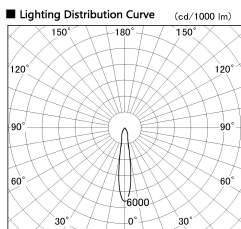

Item no. SD356-0815W9027-IK

Series Name: Cylinder Arm Reflector in-track tracklight.(SD356-IK)

Installation	Track mount
Type	
Fixture wattage	7.9W
Beam angle	17 deg
Color Temp.	2700K
CRI	Ra>90
Luminous	519 lm
Body	Die-cast aluminum alloy
Body finish	White
Trim finish	White
Reflector finish	N/A
IP Rate	IP20
Light source	COB module
Input Voltage	AC220~240V
Dimming Type	Non-Dimmable
Certificate	CE, CCC
Cut Hole	N/A