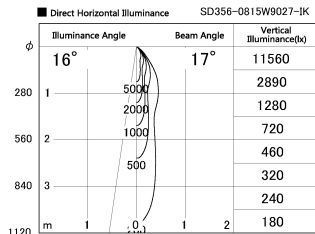

Item no. SD356-0815W9027-IK

Series Name: Cylinder Arm Reflector in-track tracklight.(SD356-IK)

Installation	Track mount
Type	
Fixture wattage	7.9W
Beam angle	17 deg
Color Temp.	2700K
CRI	Ra>90
Luminous	519 lm
Body	Die-cast aluminum alloy
Body finish	White
Trim finish	White
Reflector finish	N/A
IP Rate	IP20
Light source	COB module
Input Voltage	AC220~240V
Dimming Type	Non-Dimmable
Certificate	CE, CCC
Cut Hole	N/A