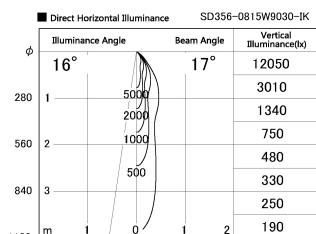

Item no. SD356-0815W9030-IK

Series Name: Cylinder Arm Reflector in-track tracklight.(SD356-IK)

Installation	Track mount
Type	Cylinder Arm Reflector in-track tracklight.(SD356-IK)
Fixture wattage	7.9W
Beam angle	17 deg
Color Temp.	3000K
CRI	Ra>90
Luminous	541 lm
Body	Die-cast aluminum alloy
Body finish	White
Trim finish	White
Reflector finish	N/A
IP Rate	IP20
Light source	COB module
Input Voltage	AC220~240V
Dimming Type	Non-Dimmable
Certificate	CE, CCC
Cut Hole	N/A