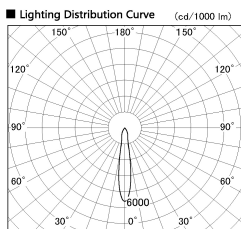

Item no. SD356-0815W9030-IK

Series Name: Cylinder Arm Reflector in-track tracklight.(SD356-IK)

■ Direct Horizontal Illuminance SD356-0815W9030-IK

Illuminance Angle	Beam Angle	Vertical Illuminance (lx)
16°	17°	12050
		3010
		1340
		750
		480
		330
		250
		190

Installation	Track mount
Type	
Fixture wattage	7.9W
Beam angle	17 deg
Color Temp.	3000K
CRI	Ra>90
Luminous	541 lm
Body	Die-cast aluminum alloy
Body finish	White
Trim finish	White
Reflector finish	N/A
IP Rate	IP20
Light source	COB module
Input Voltage	AC220~240V
Dimming Type	Non-Dimmable
Certificate	CE, CCC
Cut Hole	N/A