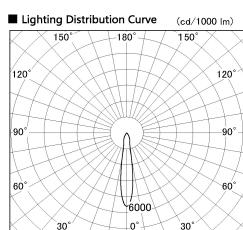

Item no. SD356-0815W9030-IK

Series Name: Cylinder Arm Reflector in-track tracklight.(SD356-IK)

Installation	Track mount
Type	Cylinder Arm Reflector in-track tracklight.(SD356-IK)
Fixture wattage	7.9W
Beam angle	17 deg
Color Temp.	3000K
CRI	Ra>90
Luminous	541 lm
Body	Die-cast aluminum alloy
Body finish	White
Trim finish	White
Reflector finish	N/A
IP Rate	IP20
Light source	COB module
Input Voltage	AC220~240V
Dimming Type	Non-Dimmable
Certificate	CE, CCC
Cut Hole	N/A