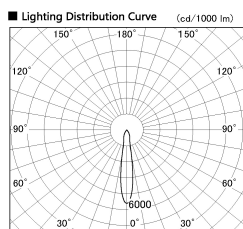

Item no. SD356-0815W9035-IK

Series Name: Cylinder Arm Reflector in-track tracklight.(SD356-IK)

■ Direct Horizontal Illuminance SD356-0815W9035-IK

φ	Illuminance Angle	Beam Angle	Vertical Illuminance (lx)
1	16°	17°	12300
2			3070
3			1370
4			770
5			490
6			340
7			250
8			190

Installation	Track mount
Type	
Fixture wattage	7.9W
Beam angle	17 deg
Color Temp.	3500K
CRI	Ra>90
Luminous	552 lm
Body	Die-cast aluminum alloy
Body finish	White
Trim finish	White
Reflector finish	N/A
IP Rate	IP20
Light source	COB module
Input Voltage	AC220~240V
Dimming Type	Non-Dimmable
Certificate	CE, CCC
Cut Hole	N/A