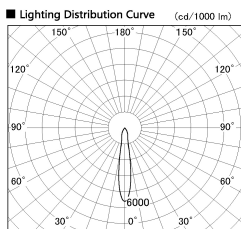

Item no. SD356-0815W9035-IK

Series Name: Cylinder Arm Reflector in-track tracklight.(SD356-IK)

■ Direct Horizontal Illuminance SD356-0815W9035-IK

φ	Illuminance Angle	Beam Angle	Vertical Illuminance(lx)
1	16°	17°	12300
280			3070
1			1370
560			770
2			490
840			340
3			250
1120			190

Installation	Track mount
Type	Cylinder Arm Reflector in-track tracklight.(SD356-IK)
Fixture wattage	7.9W
Beam angle	17 deg
Color Temp.	3500K
CRI	Ra>90
Luminous	552 lm
Body	Die-cast aluminum alloy
Body finish	White
Trim finish	White
Reflector finish	N/A
IP Rate	IP20
Light source	COB module
Input Voltage	AC220~240V
Dimming Type	Non-Dimmable
Certificate	CE, CCC
Cut Hole	N/A