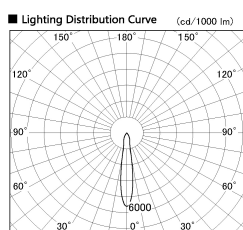

Item no. SD356-0815W9040-IK

Series Name: Cylinder Arm Reflector in-track tracklight.(SD356-IK)

■ Direct Horizontal Illuminance SD356-0815W9040-IK

φ	Illuminance Angle	Beam Angle	Vertical Illuminance(lx)
1	16°	17°	12410
280			3100
560			1380
840			780
1120			500
			340
			250
			190

Installation	Track mount
Type	Cylinder Arm Reflector in-track tracklight.(SD356-IK)
Fixture wattage	7.9W
Beam angle	17 deg
Color Temp.	4000K
CRI	Ra>90
Luminous	557 lm
Body	Die-cast aluminum alloy
Body finish	White
Trim finish	White
Reflector finish	N/A
IP Rate	IP20
Light source	COB module
Input Voltage	AC220~240V
Dimming Type	Non-Dimmable
Certificate	CE, CCC
Cut Hole	N/A