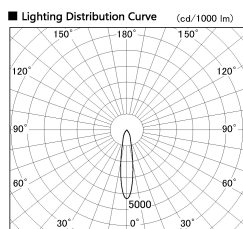

Item no. SD356-0820W8527-IK

Series Name: Cylinder Arm Reflector in-track tracklight.(SD356-IK)

■ Direct Horizontal Illuminance SD356-0820W8527-IK

φ	Illuminance Angle	Beam Angle	Vertical Illuminance (lx)
330	19°	19°	9690
330			2420
660			1080
660			610
1000			390
1000			270
1330			200
1330			150

Installation	Track mount
Type	
Fixture wattage	7.9W
Beam angle	19 deg
Color Temp.	2700K
CRI	Ra>85
Luminous	557 lm
Body	Die-cast aluminum alloy
Body finish	White
Trim finish	White
Reflector finish	N/A
IP Rate	IP20
Light source	COB module
Input Voltage	AC220~240V
Dimming Type	Non-Dimmable
Certificate	CE, CCC
Cut Hole	N/A