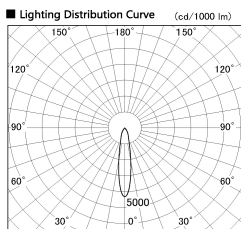

Item no. SD356-0820W8527-IK

Series Name: Cylinder Arm Reflector in-track tracklight.(SD356-IK)

Installation	Track mount
Type	
Fixture wattage	7.9W
Beam angle	19 deg
Color Temp.	2700K
CRI	Ra>85
Luminous	557 lm
Body	Die-cast aluminum alloy
Body finish	White
Trim finish	White
Reflector finish	N/A
IP Rate	IP20
Light source	COB module
Input Voltage	AC220~240V
Dimming Type	Non-Dimmable
Certificate	CE, CCC
Cut Hole	N/A