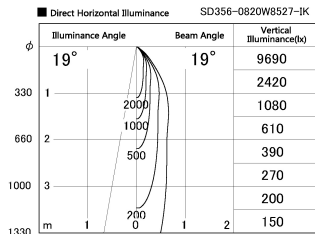

Item no. SD356-0820W8527-IK

Series Name: Cylinder Arm Reflector in-track tracklight.(SD356-IK)

Installation	Track mount
Type	
Fixture wattage	7.9W
Beam angle	19 deg
Color Temp.	2700K
CRI	Ra>85
Luminous	557 lm
Body	Die-cast aluminum alloy
Body finish	White
Trim finish	White
Reflector finish	N/A
IP Rate	IP20
Light source	COB module
Input Voltage	AC220~240V
Dimming Type	Non-Dimmable
Certificate	CE, CCC
Cut Hole	N/A