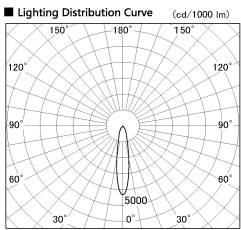

Item no. SD356-0820W8530-IK

Series Name: Cylinder Arm Reflector in-track tracklight.(SD356-IK)

■ Direct Horizontal Illuminance SD356-0820W8530-IK

φ	Illuminance Angle	Beam Angle	Vertical Illuminance (lx)
1	19°	19°	10090
2			2520
3			1120
660			630
1000			400
1330			280
			210
			160

Installation	Track mount
Type	
Fixture wattage	7.9W
Beam angle	19 deg
Color Temp.	3000K
CRI	Ra>85
Luminous	580 lm
Body	Die-cast aluminum alloy
Body finish	White
Trim finish	White
Reflector finish	N/A
IP Rate	IP20
Light source	COB module
Input Voltage	AC220~240V
Dimming Type	Non-Dimmable
Certificate	CE, CCC
Cut Hole	N/A