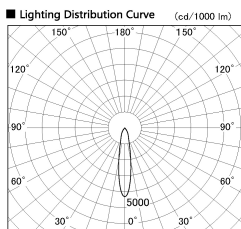

Item no. SD356-0820W8535-IK

Series Name: Cylinder Arm Reflector in-track tracklight.(SD356-IK)

■ Direct Horizontal Illuminance SD356-0820W8535-IK

φ	Illuminance Angle	Beam Angle	Vertical Illuminance (lx)
1	19°	19°	10290
330			2570
1			1140
2			640
660			410
2			290
1000			210
3			160
1330			160

Installation	Track mount
Type	
Fixture wattage	7.9W
Beam angle	19 deg
Color Temp.	3500K
CRI	Ra>85
Luminous	592 lm
Body	Die-cast aluminum alloy
Body finish	White
Trim finish	White
Reflector finish	N/A
IP Rate	IP20
Light source	COB module
Input Voltage	AC220~240V
Dimming Type	Non-Dimmable
Certificate	CE, CCC
Cut Hole	N/A