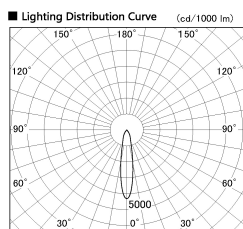

Item no. SD356-0820W8540-IK

Series Name: Cylinder Arm Reflector in-track tracklight.(SD356-IK)

■ Direct Horizontal Illuminance SD356-0820W8540-IK

φ	Illuminance Angle	Beam Angle	Vertical Illuminance (lx)
1330	19°	19°	10380
1000			2600
660			1150
330			650
			420
			290
			210
			160

Installation	Track mount
Type	
Fixture wattage	7.9W
Beam angle	19 deg
Color Temp.	4000K
CRI	Ra>85
Luminous	597 lm
Body	Die-cast aluminum alloy
Body finish	White
Trim finish	White
Reflector finish	N/A
IP Rate	IP20
Light source	COB module
Input Voltage	AC220~240V
Dimming Type	Non-Dimmable
Certificate	CE, CCC
Cut Hole	N/A