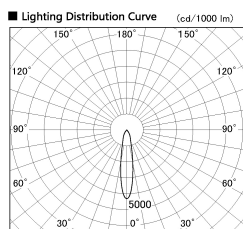

Item no. SD356-0820W8540-IK

Series Name: Cylinder Arm Reflector in-track tracklight.(SD356-IK)

■ Direct Horizontal Illuminance SD356-0820W8540-IK

φ	Illuminance Angle	Beam Angle	Vertical Illuminance(lx)
1	19°	19°	10380
330			2600
1			1150
660			650
2			420
1000			290
3			210
1330			160

Installation	Track mount
Type	Cylinder Arm Reflector in-track tracklight.(SD356-IK)
Fixture wattage	7.9W
Beam angle	19 deg
Color Temp.	4000K
CRI	Ra>85
Luminous	597 lm
Body	Die-cast aluminum alloy
Body finish	White
Trim finish	White
Reflector finish	N/A
IP Rate	IP20
Light source	COB module
Input Voltage	AC220~240V
Dimming Type	Non-Dimmable
Certificate	CE, CCC
Cut Hole	N/A