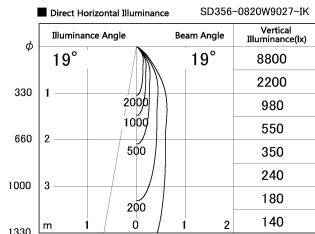

Item no. SD356-0820W9027-IK

Series Name: Cylinder Arm Reflector in-track tracklight.(SD356-IK)

Installation	Track mount
Type	
Fixture wattage	7.9W
Beam angle	19 deg
Color Temp.	2700K
CRI	Ra>90
Luminous	506 lm
Body	Die-cast aluminum alloy
Body finish	White
Trim finish	White
Reflector finish	N/A
IP Rate	IP20
Light source	COB module
Input Voltage	AC220~240V
Dimming Type	Non-Dimmable
Certificate	CE, CCC
Cut Hole	N/A