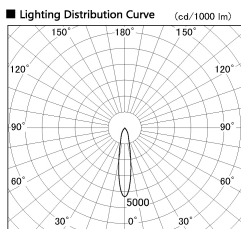

Item no. SD356-0820W9027-IK

Series Name: Cylinder Arm Reflector in-track tracklight.(SD356-IK)

Installation	Track mount
Type	
Fixture wattage	7.9W
Beam angle	19 deg
Color Temp.	2700K
CRI	Ra>90
Luminous	506 lm
Body	Die-cast aluminum alloy
Body finish	White
Trim finish	White
Reflector finish	N/A
IP Rate	IP20
Light source	COB module
Input Voltage	AC220~240V
Dimming Type	Non-Dimmable
Certificate	CE, CCC
Cut Hole	N/A