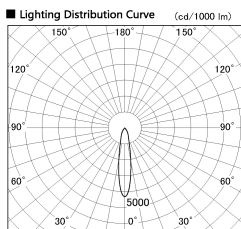

Item no. SD356-0820W9030-IK

Series Name: Cylinder Arm Reflector in-track tracklight.(SD356-IK)

Direct Horizontal Illuminance SD356-0820W9030-IK

Beam Angle	Vertical Illuminance (lx)
19°	9160
19°	2290
19°	1020
19°	570
19°	370
19°	250
19°	190
19°	140

Installation	Track mount
Type	Cylinder Arm Reflector in-track tracklight.(SD356-IK)
Fixture wattage	7.9W
Beam angle	19 deg
Color Temp.	3000K
CRI	Ra>90
Luminous	527 lm
Body	Die-cast aluminum alloy
Body finish	White
Trim finish	White
Reflector finish	N/A
IP Rate	IP20
Light source	COB module
Input Voltage	AC220~240V
Dimming Type	Non-Dimmable
Certificate	CE, CCC
Cut Hole	N/A