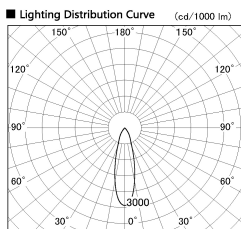

Item no. SD356-0830W8527-IK

Series Name: Cylinder Arm Reflector in-track tracklight.(SD356-IK)

Installation	Track mount
Type	
Fixture wattage	7.9W
Beam angle	28 deg
Color Temp.	2700K
CRI	Ra>85
Luminous	548 lm
Body	Die-cast aluminum alloy
Body finish	White
Trim finish	White
Reflector finish	N/A
IP Rate	IP20
Light source	COB module
Input Voltage	AC220~240V
Dimming Type	Non-Dimmable
Certificate	CE, CCC
Cut Hole	N/A