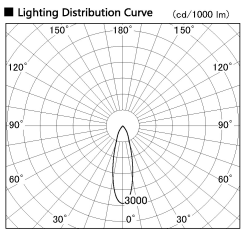

Item no. SD356-0830W8527-IK

Series Name: Cylinder Arm Reflector in-track tracklight.(SD356-IK)

Installation	Track mount
Type	Cylinder Arm Reflector in-track tracklight.(SD356-IK)
Fixture wattage	7.9W
Beam angle	28 deg
Color Temp.	2700K
CRI	Ra>85
Luminous	548 lm
Body	Die-cast aluminum alloy
Body finish	White
Trim finish	White
Reflector finish	N/A
IP Rate	IP20
Light source	COB module
Input Voltage	AC220~240V
Dimming Type	Non-Dimmable
Certificate	CE, CCC
Cut Hole	N/A