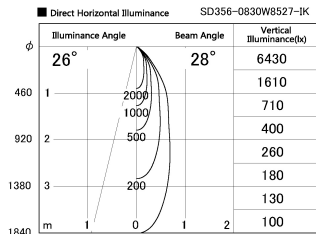

Item no. SD356-0830W8527-IK

Series Name: Cylinder Arm Reflector in-track tracklight.(SD356-IK)

Installation	Track mount
Type	
Fixture wattage	7.9W
Beam angle	28 deg
Color Temp.	2700K
CRI	Ra>85
Luminous	548 lm
Body	Die-cast aluminum alloy
Body finish	White
Trim finish	White
Reflector finish	N/A
IP Rate	IP20
Light source	COB module
Input Voltage	AC220~240V
Dimming Type	Non-Dimmable
Certificate	CE, CCC
Cut Hole	N/A