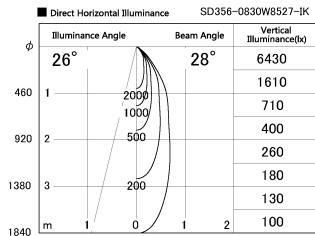

Item no. SD356-0830W8527-IK

Series Name: Cylinder Arm Reflector in-track tracklight.(SD356-IK)

Installation	Track mount
Type	Cylinder Arm Reflector in-track tracklight.(SD356-IK)
Fixture wattage	7.9W
Beam angle	28 deg
Color Temp.	2700K
CRI	Ra>85
Luminous	548 lm
Body	Die-cast aluminum alloy
Body finish	White
Trim finish	White
Reflector finish	N/A
IP Rate	IP20
Light source	COB module
Input Voltage	AC220~240V
Dimming Type	Non-Dimmable
Certificate	CE, CCC
Cut Hole	N/A