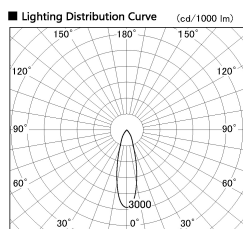

Item no. SD356-0830W8530-IK

Series Name: Cylinder Arm Reflector in-track tracklight.(SD356-IK)

Installation	Track mount
Type	
Fixture wattage	7.9W
Beam angle	28 deg
Color Temp.	3000K
CRI	Ra>85
Luminous	570 lm
Body	Die-cast aluminum alloy
Body finish	White
Trim finish	White
Reflector finish	N/A
IP Rate	IP20
Light source	COB module
Input Voltage	AC220~240V
Dimming Type	Non-Dimmable
Certificate	CE, CCC
Cut Hole	N/A