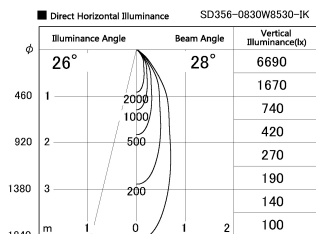

Item no. SD356-0830W8530-IK

Series Name: Cylinder Arm Reflector in-track tracklight.(SD356-IK)

Installation	Track mount
Type	
Fixture wattage	7.9W
Beam angle	28 deg
Color Temp.	3000K
CRI	Ra>85
Luminous	570 lm
Body	Die-cast aluminum alloy
Body finish	White
Trim finish	White
Reflector finish	N/A
IP Rate	IP20
Light source	COB module
Input Voltage	AC220~240V
Dimming Type	Non-Dimmable
Certificate	CE, CCC
Cut Hole	N/A