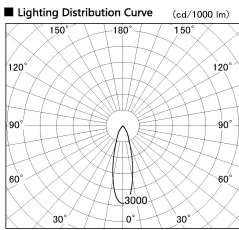

Item no. SD356-0830W8535-IK

Series Name: Cylinder Arm Reflector in-track tracklight.(SD356-IK)

Installation	Track mount
Type	
Fixture wattage	7.9W
Beam angle	28 deg
Color Temp.	3500K
CRI	Ra>85
Luminous	582 lm
Body	Die-cast aluminum alloy
Body finish	White
Trim finish	White
Reflector finish	N/A
IP Rate	IP20
Light source	COB module
Input Voltage	AC220~240V
Dimming Type	Non-Dimmable
Certificate	CE, CCC
Cut Hole	N/A