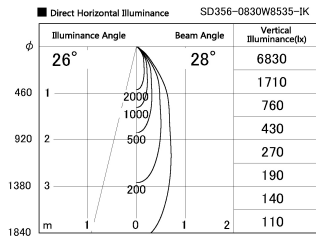

Item no. SD356-0830W8535-IK

Series Name: Cylinder Arm Reflector in-track tracklight.(SD356-IK)

Installation	Track mount
Type	
Fixture wattage	7.9W
Beam angle	28 deg
Color Temp.	3500K
CRI	Ra>85
Luminous	582 lm
Body	Die-cast aluminum alloy
Body finish	White
Trim finish	White
Reflector finish	N/A
IP Rate	IP20
Light source	COB module
Input Voltage	AC220~240V
Dimming Type	Non-Dimmable
Certificate	CE, CCC
Cut Hole	N/A