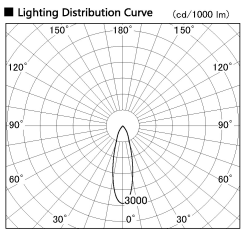

Item no. SD356-0830W8535-IK

Series Name: Cylinder Arm Reflector in-track tracklight.(SD356-IK)

Installation	Track mount
Type	
Fixture wattage	7.9W
Beam angle	28 deg
Color Temp.	3500K
CRI	Ra>85
Luminous	582 lm
Body	Die-cast aluminum alloy
Body finish	White
Trim finish	White
Reflector finish	N/A
IP Rate	IP20
Light source	COB module
Input Voltage	AC220~240V
Dimming Type	Non-Dimmable
Certificate	CE, CCC
Cut Hole	N/A