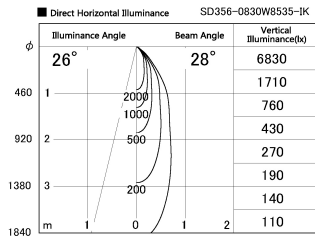

Item no. SD356-0830W8535-IK

Series Name: Cylinder Arm Reflector in-track tracklight.(SD356-IK)

Installation	Track mount
Type	
Fixture wattage	7.9W
Beam angle	28 deg
Color Temp.	3500K
CRI	Ra>85
Luminous	582 lm
Body	Die-cast aluminum alloy
Body finish	White
Trim finish	White
Reflector finish	N/A
IP Rate	IP20
Light source	COB module
Input Voltage	AC220~240V
Dimming Type	Non-Dimmable
Certificate	CE, CCC
Cut Hole	N/A