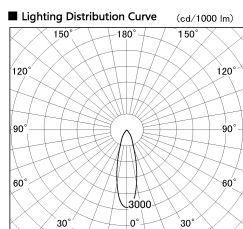

Item no. SD356-0830W8540-IK

Series Name: Cylinder Arm Reflector in-track tracklight.(SD356-IK)

Installation	Track mount
Type	
Fixture wattage	7.9W
Beam angle	28 deg
Color Temp.	4000K
CRI	Ra>85
Luminous	587 lm
Body	Die-cast aluminum alloy
Body finish	White
Trim finish	White
Reflector finish	N/A
IP Rate	IP20
Light source	COB module
Input Voltage	AC220~240V
Dimming Type	Non-Dimmable
Certificate	CE, CCC
Cut Hole	N/A