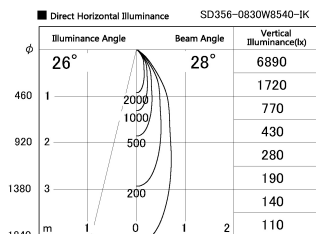

Item no. SD356-0830W8540-IK

Series Name: Cylinder Arm Reflector in-track tracklight.(SD356-IK)

Installation	Track mount
Type	
Fixture wattage	7.9W
Beam angle	28 deg
Color Temp.	4000K
CRI	Ra>85
Luminous	587 lm
Body	Die-cast aluminum alloy
Body finish	White
Trim finish	White
Reflector finish	N/A
IP Rate	IP20
Light source	COB module
Input Voltage	AC220~240V
Dimming Type	Non-Dimmable
Certificate	CE, CCC
Cut Hole	N/A