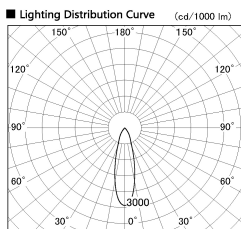

Item no. SD356-0830W9027-IK

Series Name: Cylinder Arm Reflector in-track tracklight.(SD356-IK)

Installation	Track mount
Type	
Fixture wattage	7.9W
Beam angle	28 deg
Color Temp.	2700K
CRI	Ra>90
Luminous	498 lm
Body	Die-cast aluminum alloy
Body finish	White
Trim finish	White
Reflector finish	N/A
IP Rate	IP20
Light source	COB module
Input Voltage	AC220~240V
Dimming Type	Non-Dimmable
Certificate	CE, CCC
Cut Hole	N/A