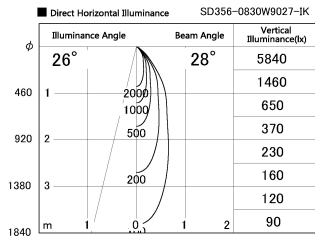

Item no. SD356-0830W9027-IK

Series Name: Cylinder Arm Reflector in-track tracklight.(SD356-IK)

Installation	Track mount
Type	Cylinder Arm Reflector in-track tracklight.(SD356-IK)
Fixture wattage	7.9W
Beam angle	28 deg
Color Temp.	2700K
CRI	Ra>90
Luminous	498 lm
Body	Die-cast aluminum alloy
Body finish	White
Trim finish	White
Reflector finish	N/A
IP Rate	IP20
Light source	COB module
Input Voltage	AC220~240V
Dimming Type	Non-Dimmable
Certificate	CE, CCC
Cut Hole	N/A