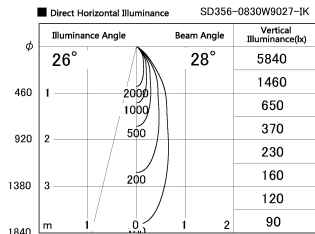

Item no. SD356-0830W9027-IK

Series Name: Cylinder Arm Reflector in-track tracklight.(SD356-IK)

Installation	Track mount
Type	
Fixture wattage	7.9W
Beam angle	28 deg
Color Temp.	2700K
CRI	Ra>90
Luminous	498 lm
Body	Die-cast aluminum alloy
Body finish	White
Trim finish	White
Reflector finish	N/A
IP Rate	IP20
Light source	COB module
Input Voltage	AC220~240V
Dimming Type	Non-Dimmable
Certificate	CE, CCC
Cut Hole	N/A