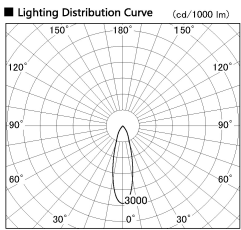

Item no. SD356-0830W9027-IK

Series Name: Cylinder Arm Reflector in-track tracklight.(SD356-IK)

Installation	Track mount
Type	Cylinder Arm Reflector in-track tracklight.(SD356-IK)
Fixture wattage	7.9W
Beam angle	28 deg
Color Temp.	2700K
CRI	Ra>90
Luminous	498 lm
Body	Die-cast aluminum alloy
Body finish	White
Trim finish	White
Reflector finish	N/A
IP Rate	IP20
Light source	COB module
Input Voltage	AC220~240V
Dimming Type	Non-Dimmable
Certificate	CE, CCC
Cut Hole	N/A