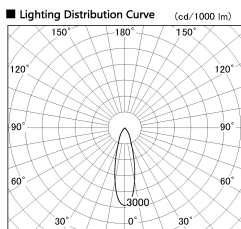

Item no. SD356-0830W9030-IK

Series Name: Cylinder Arm Reflector in-track tracklight.(SD356-IK)

Installation	Track mount
Type	
Fixture wattage	7.9W
Beam angle	28 deg
Color Temp.	3000K
CRI	Ra>90
Luminous	519 lm
Body	Die-cast aluminum alloy
Body finish	White
Trim finish	White
Reflector finish	N/A
IP Rate	IP20
Light source	COB module
Input Voltage	AC220~240V
Dimming Type	Non-Dimmable
Certificate	CE, CCC
Cut Hole	N/A