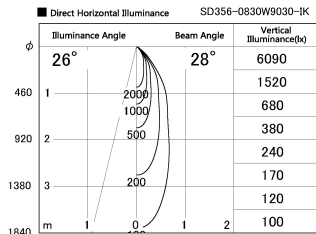

Item no. SD356-0830W9030-IK

Series Name: Cylinder Arm Reflector in-track tracklight.(SD356-IK)

Installation	Track mount
Type	
Fixture wattage	7.9W
Beam angle	28 deg
Color Temp.	3000K
CRI	Ra>90
Luminous	519 lm
Body	Die-cast aluminum alloy
Body finish	White
Trim finish	White
Reflector finish	N/A
IP Rate	IP20
Light source	COB module
Input Voltage	AC220~240V
Dimming Type	Non-Dimmable
Certificate	CE, CCC
Cut Hole	N/A