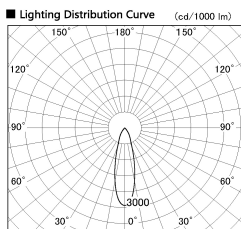

Item no. SD356-0830W9040-IK

Series Name: Cylinder Arm Reflector in-track tracklight.(SD356-IK)

Installation	Track mount
Type	
Fixture wattage	7.9W
Beam angle	28 deg
Color Temp.	4000K
CRI	Ra>90
Luminous	534 lm
Body	Die-cast aluminum alloy
Body finish	White
Trim finish	White
Reflector finish	N/A
IP Rate	IP20
Light source	COB module
Input Voltage	AC220~240V
Dimming Type	Non-Dimmable
Certificate	CE, CCC
Cut Hole	N/A