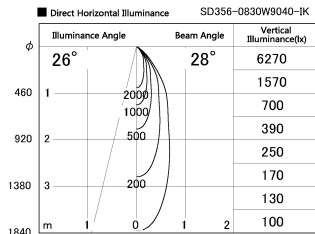

Item no. SD356-0830W9040-IK

Series Name: Cylinder Arm Reflector in-track tracklight.(SD356-IK)

Installation	Track mount
Type	
Fixture wattage	7.9W
Beam angle	28 deg
Color Temp.	4000K
CRI	Ra>90
Luminous	534 lm
Body	Die-cast aluminum alloy
Body finish	White
Trim finish	White
Reflector finish	N/A
IP Rate	IP20
Light source	COB module
Input Voltage	AC220~240V
Dimming Type	Non-Dimmable
Certificate	CE, CCC
Cut Hole	N/A