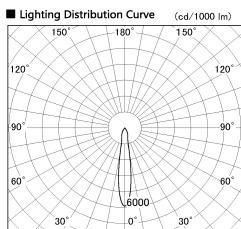

Item no. SD356-1415W8527-IK

Series Name: Cylinder Arm Reflector in-track tracklight.(SD356-IK)

■ Direct Horizontal Illuminance SD356-1415W8527-IK

φ	Illuminance Angle	Beam Angle	Vertical Illuminance (lx)
	16°	16°	26380
280			6600
			10000
			5000
560			2930
			1650
			2000
840			1060
			730
			1000
1120			540
			410

Installation	Track mount
Type	
Fixture wattage	14W
Beam angle	16 deg
Color Temp.	2700K
CRI	Ra>85
Luminous	1112 lm
Body	Die-cast aluminum alloy
Body finish	White
Trim finish	White
Reflector finish	N/A
IP Rate	IP20
Light source	COB module
Input Voltage	AC220~240V
Dimming Type	Non-Dimmable
Certificate	CE, CCC
Cut Hole	N/A