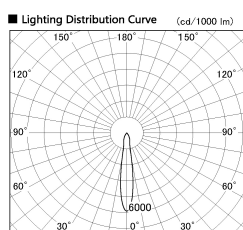

Item no. SD356-1415W8527-IK

Series Name: Cylinder Arm Reflector in-track tracklight.(SD356-IK)

■ Direct Horizontal Illuminance SD356-1415W8527-IK

φ	Illuminance Angle	Beam Angle	Vertical Illuminance(lx)
280	16°	16°	26380
1			6600
			2930
560	2		1650
			1060
840	3		730
			540
1120	m		410

Installation	Track mount
Type	Cylinder Arm Reflector in-track tracklight.(SD356-IK)
Fixture wattage	14W
Beam angle	16 deg
Color Temp.	2700K
CRI	Ra>85
Luminous	1112 lm
Body	Die-cast aluminum alloy
Body finish	White
Trim finish	White
Reflector finish	N/A
IP Rate	IP20
Light source	COB module
Input Voltage	AC220~240V
Dimming Type	Non-Dimmable
Certificate	CE, CCC
Cut Hole	N/A