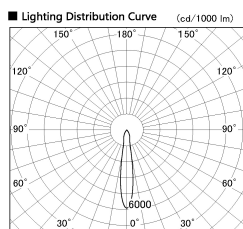

Item no. SD356-1415W8530-IK

Series Name: Cylinder Arm Reflector in-track tracklight.(SD356-IK)

■ Direct Horizontal Illuminance SD356-1415W8530-IK

φ	Illuminance Angle	Beam Angle	Vertical Illuminance (lx)
	16°	16°	27470
280			6870
			10000
			5000
560			2000
			1720
840			1100
			760
1120			560
			430

Installation	Track mount
Type	
Fixture wattage	14W
Beam angle	16 deg
Color Temp.	3000K
CRI	Ra>85
Luminous	1158 lm
Body	Die-cast aluminum alloy
Body finish	White
Trim finish	White
Reflector finish	N/A
IP Rate	IP20
Light source	COB module
Input Voltage	AC220~240V
Dimming Type	Non-Dimmable
Certificate	CE, CCC
Cut Hole	N/A