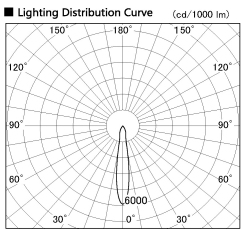

Item no. SD356-1415W8535-IK

Series Name: Cylinder Arm Reflector in-track tracklight.(SD356-IK)

■ Direct Horizontal Illuminance SD356-1415W8535-IK

φ	Illuminance Angle	Beam Angle	Vertical Illuminance(lx)
1	16°	16°	28020
2			7000
3			3110
4			1750
5			1120
6			780
7			570
8			440

Installation	Track mount
Type	Cylinder Arm Reflector in-track tracklight.(SD356-IK)
Fixture wattage	14W
Beam angle	16 deg
Color Temp.	3500K
CRI	Ra>85
Luminous	1181 lm
Body	Die-cast aluminum alloy
Body finish	White
Trim finish	White
Reflector finish	N/A
IP Rate	IP20
Light source	COB module
Input Voltage	AC220~240V
Dimming Type	Non-Dimmable
Certificate	CE, CCC
Cut Hole	N/A