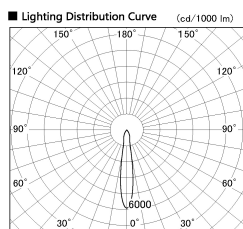

Item no. SD356-1415W8535-IK

Series Name: Cylinder Arm Reflector in-track tracklight.(SD356-IK)

Installation	Track mount
Type	
Fixture wattage	14W
Beam angle	16 deg
Color Temp.	3500K
CRI	Ra>85
Luminous	1181 lm
Body	Die-cast aluminum alloy
Body finish	White
Trim finish	White
Reflector finish	N/A
IP Rate	IP20
Light source	COB module
Input Voltage	AC220~240V
Dimming Type	Non-Dimmable
Certificate	CE, CCC
Cut Hole	N/A