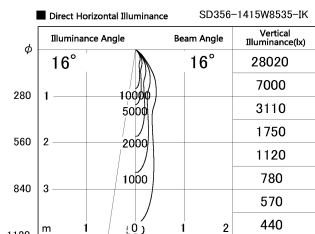

Item no. SD356-1415W8535-IK

Series Name: Cylinder Arm Reflector in-track tracklight.(SD356-IK)

Installation	Track mount
Type	
Fixture wattage	14W
Beam angle	16 deg
Color Temp.	3500K
CRI	Ra>85
Luminous	1181 lm
Body	Die-cast aluminum alloy
Body finish	White
Trim finish	White
Reflector finish	N/A
IP Rate	IP20
Light source	COB module
Input Voltage	AC220~240V
Dimming Type	Non-Dimmable
Certificate	CE, CCC
Cut Hole	N/A