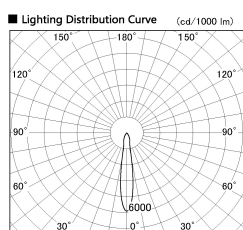

Item no. SD356-1415W8540-IK

Series Name: Cylinder Arm Reflector in-track tracklight.(SD356-IK)

■ Direct Horizontal Illuminance SD356-1415W8540-IK

φ	Illuminance Angle	Beam Angle	Vertical Illuminance (lx)
280	16°	16°	28300
1			7080
560			3140
2			1770
840			1130
3			790
1120			580
m			440

Installation	Track mount
Type	
Fixture wattage	14W
Beam angle	16 deg
Color Temp.	4000K
CRI	Ra>85
Luminous	1193 lm
Body	Die-cast aluminum alloy
Body finish	White
Trim finish	White
Reflector finish	N/A
IP Rate	IP20
Light source	COB module
Input Voltage	AC220~240V
Dimming Type	Non-Dimmable
Certificate	CE, CCC
Cut Hole	N/A