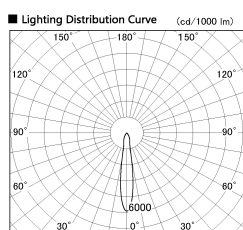

Item no. SD356-1415W9027-IK

Series Name: Cylinder Arm Reflector in-track tracklight.(SD356-IK)

■ Direct Horizontal Illuminance SD356-1415W9027-IK

φ	Illuminance Angle	Beam Angle	Vertical Illuminance (lx)
	16°	16°	23990
280			6000
			10000
			5000
560			2670
			1500
			1000
840			960
			670
1120			490
			370

Installation	Track mount
Type	
Fixture wattage	14W
Beam angle	16 deg
Color Temp.	2700K
CRI	Ra>90
Luminous	1011 lm
Body	Die-cast aluminum alloy
Body finish	White
Trim finish	White
Reflector finish	N/A
IP Rate	IP20
Light source	COB module
Input Voltage	AC220~240V
Dimming Type	Non-Dimmable
Certificate	CE, CCC
Cut Hole	N/A