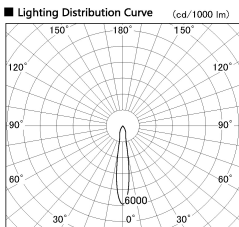

Item no. SD356-1415W9030-IK

Series Name: Cylinder Arm Reflector in-track tracklight.(SD356-IK)

■ Direct Horizontal Illuminance SD356-1415W9030-IK

φ	Illuminance Angle	Beam Angle	Vertical Illuminance (lx)
	16°	16°	24980
280			6250
			2780
560			1560
			1000
840			690
			510
1120			390

Installation	Track mount
Type	
Fixture wattage	14W
Beam angle	16 deg
Color Temp.	3000K
CRI	Ra>90
Luminous	1053 lm
Body	Die-cast aluminum alloy
Body finish	White
Trim finish	White
Reflector finish	N/A
IP Rate	IP20
Light source	COB module
Input Voltage	AC220~240V
Dimming Type	Non-Dimmable
Certificate	CE, CCC
Cut Hole	N/A