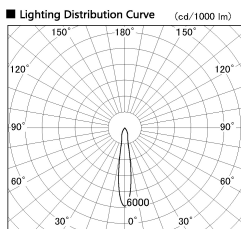

Item no. SD356-1415W9035-IK

Series Name: Cylinder Arm Reflector in-track tracklight.(SD356-IK)

Direct Horizontal Illuminance SD356-1415W9035-IK

φ	Illuminance Angle	Beam Angle	Vertical Illuminance(lx)
1	16°	16°	25480
280	10000		6370
	5000		2830
560	2000		1590
	1000		1020
840			710
			520
1120			400

Installation	Track mount
Type	Cylinder Arm Reflector in-track tracklight.(SD356-IK)
Fixture wattage	14W
Beam angle	16 deg
Color Temp.	3500K
CRI	Ra>90
Luminous	1074 lm
Body	Die-cast aluminum alloy
Body finish	White
Trim finish	White
Reflector finish	N/A
IP Rate	IP20
Light source	COB module
Input Voltage	AC220~240V
Dimming Type	Non-Dimmable
Certificate	CE, CCC
Cut Hole	N/A