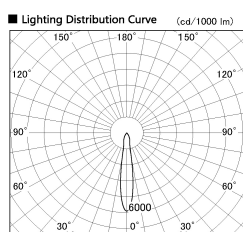

Item no. SD356-1415W9040-IK

Series Name: Cylinder Arm Reflector in-track tracklight.(SD356-IK)

■ Direct Horizontal Illuminance SD356-1415W9040-IK

Illuminance Angle	Beam Angle	Vertical Illuminance(lx)
16°	16°	25740
1	10000	6440
	5000	2860
2	2000	1610
	1000	1030
3		720
		530
1120		400

Installation	Track mount
Type	Cylinder Arm Reflector in-track tracklight.(SD356-IK)
Fixture wattage	14W
Beam angle	16 deg
Color Temp.	4000K
CRI	Ra>90
Luminous	1085 lm
Body	Die-cast aluminum alloy
Body finish	White
Trim finish	White
Reflector finish	N/A
IP Rate	IP20
Light source	COB module
Input Voltage	AC220~240V
Dimming Type	Non-Dimmable
Certificate	CE, CCC
Cut Hole	N/A