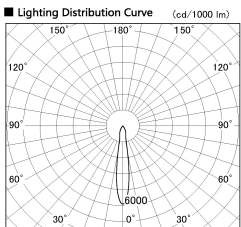

Item no. SD356-1415W9040-IK

Series Name: Cylinder Arm Reflector in-track tracklight.(SD356-IK)

■ Direct Horizontal Illuminance SD356-1415W9040-IK

φ	Illuminance Angle	Beam Angle	Vertical Illuminance (lx)
	16°	16°	25740
280			6440
	10000		2860
	5000		1610
560	2		1030
	2000		720
840	3		530
	1000		400
1120	m		

Installation	Track mount
Type	
Fixture wattage	14W
Beam angle	16 deg
Color Temp.	4000K
CRI	Ra>90
Luminous	1085 lm
Body	Die-cast aluminum alloy
Body finish	White
Trim finish	White
Reflector finish	N/A
IP Rate	IP20
Light source	COB module
Input Voltage	AC220~240V
Dimming Type	Non-Dimmable
Certificate	CE, CCC
Cut Hole	N/A