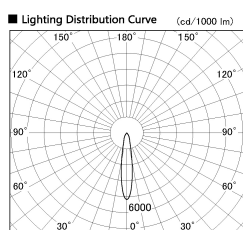

Item no. SD356-1420W8527-IK

Series Name: Cylinder Arm Reflector in-track tracklight.(SD356-IK)

■ Direct Horizontal Illuminance SD356-1420W8527-IK

φ	Illuminance Angle	Beam Angle	Vertical Illuminance(lx)
310	18°	18°	21870
1			5470
			2430
630			1370
2			870
950			610
3			450
1260			340

Installation	Track mount
Type	Cylinder Arm Reflector in-track tracklight.(SD356-IK)
Fixture wattage	14W
Beam angle	18 deg
Color Temp.	2700K
CRI	Ra>85
Luminous	1084 lm
Body	Die-cast aluminum alloy
Body finish	White
Trim finish	White
Reflector finish	N/A
IP Rate	IP20
Light source	COB module
Input Voltage	AC220~240V
Dimming Type	Non-Dimmable
Certificate	CE, CCC
Cut Hole	N/A