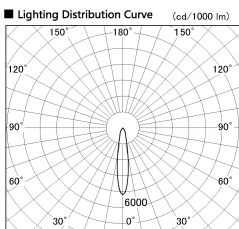

Item no. SD356-1420W8527-IK

Series Name: Cylinder Arm Reflector in-track tracklight.(SD356-IK)

■ Direct Horizontal Illuminance SD356-1420W8527-IK

φ	Illuminance Angle	Beam Angle	Vertical Illuminance (lx)
1260	18°	18°	21870
950			5470
630			2430
310			1370
			870
			610
			450
			340

Installation	Track mount
Type	
Fixture wattage	14W
Beam angle	18 deg
Color Temp.	2700K
CRI	Ra>85
Luminous	1084 lm
Body	Die-cast aluminum alloy
Body finish	White
Trim finish	White
Reflector finish	N/A
IP Rate	IP20
Light source	COB module
Input Voltage	AC220~240V
Dimming Type	Non-Dimmable
Certificate	CE, CCC
Cut Hole	N/A