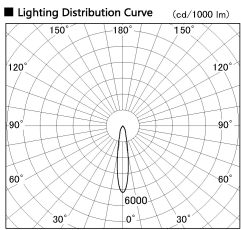

Item no. SD356-1420W8530-IK

Series Name: Cylinder Arm Reflector in-track tracklight.(SD356-IK)

φ	Illuminance Angle	Beam Angle	Vertical Illuminance (lx)
	18°	18°	22780
310	10000		5690
	5000		2530
630	2000		1420
	1000		910
950	500		630
	0		460
1260			360

Installation	Track mount
Type	
Fixture wattage	14W
Beam angle	18 deg
Color Temp.	3000K
CRI	Ra>85
Luminous	1129 lm
Body	Die-cast aluminum alloy
Body finish	White
Trim finish	White
Reflector finish	N/A
IP Rate	IP20
Light source	COB module
Input Voltage	AC220~240V
Dimming Type	Non-Dimmable
Certificate	CE, CCC
Cut Hole	N/A