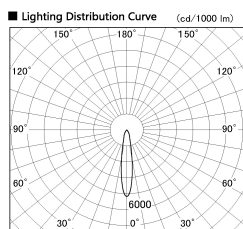

Item no. SD356-1420W8530-IK

Series Name: Cylinder Arm Reflector in-track tracklight.(SD356-IK)

■ Direct Horizontal Illuminance SD356-1420W8530-IK

Beam Angle	Vertical Illuminance (lx)
18°	22780
18°	5690
18°	2530
18°	1420
18°	910
18°	630
18°	460
18°	360

Installation	Track mount
Type	Cylinder Arm Reflector in-track tracklight.(SD356-IK)
Fixture wattage	14W
Beam angle	18 deg
Color Temp.	3000K
CRI	Ra>85
Luminous	1129 lm
Body	Die-cast aluminum alloy
Body finish	White
Trim finish	White
Reflector finish	N/A
IP Rate	IP20
Light source	COB module
Input Voltage	AC220~240V
Dimming Type	Non-Dimmable
Certificate	CE, CCC
Cut Hole	N/A