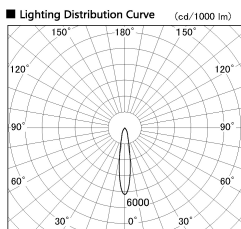

Item no. SD356-1420W8535-IK

Series Name: Cylinder Arm Reflector in-track tracklight.(SD356-IK)

■ Direct Horizontal Illuminance SD356-1420W8535-IK

φ	Illuminance Angle	Beam Angle	Vertical Illuminance (lx)
	18°	18°	23220
310			5810
1	10000		2580
	5000		1450
630	2000		930
2	1000		650
950	500		470
3	0		360
1260			

Installation	Track mount
Type	
Fixture wattage	14W
Beam angle	18 deg
Color Temp.	3500K
CRI	Ra>85
Luminous	1151 lm
Body	Die-cast aluminum alloy
Body finish	White
Trim finish	White
Reflector finish	N/A
IP Rate	IP20
Light source	COB module
Input Voltage	AC220~240V
Dimming Type	Non-Dimmable
Certificate	CE, CCC
Cut Hole	N/A