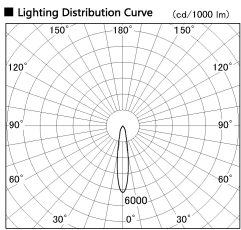

Item no. SD356-1420W8535-IK

Series Name: Cylinder Arm Reflector in-track tracklight.(SD356-IK)

Direct Horizontal Illuminance SD356-1420W8535-IK

φ	Illuminance Angle	Beam Angle	Vertical Illuminance(lx)
310	18°	18°	23220
1			5810
			2580
630			1450
2			930
950			650
3			470
1260			360

Installation	Track mount
Type	Cylinder Arm Reflector in-track tracklight.(SD356-IK)
Fixture wattage	14W
Beam angle	18 deg
Color Temp.	3500K
CRI	Ra>85
Luminous	1151 lm
Body	Die-cast aluminum alloy
Body finish	White
Trim finish	White
Reflector finish	N/A
IP Rate	IP20
Light source	COB module
Input Voltage	AC220~240V
Dimming Type	Non-Dimmable
Certificate	CE, CCC
Cut Hole	N/A