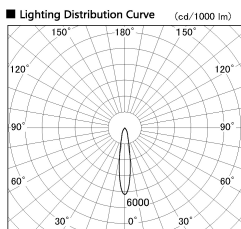

Item no. SD356-1420W8540-IK

Series Name: Cylinder Arm Reflector in-track tracklight.(SD356-IK)

■ Direct Horizontal Illuminance SD356-1420W8540-IK

φ	Illuminance Angle	Beam Angle	Vertical Illuminance (lx)
	18°	18°	23460
310			5870
	10000		2610
	5000		1470
630	2000		940
	1000		650
950	500		480
1260	0		370

Installation	Track mount
Type	
Fixture wattage	14W
Beam angle	18 deg
Color Temp.	4000K
CRI	Ra>85
Luminous	1163 lm
Body	Die-cast aluminum alloy
Body finish	White
Trim finish	White
Reflector finish	N/A
IP Rate	IP20
Light source	COB module
Input Voltage	AC220~240V
Dimming Type	Non-Dimmable
Certificate	CE, CCC
Cut Hole	N/A