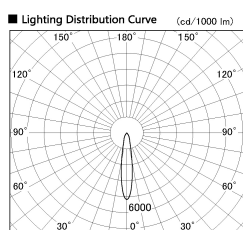

Item no. SD356-1420W8540-IK

Series Name: Cylinder Arm Reflector in-track tracklight.(SD356-IK)

■ Direct Horizontal Illuminance SD356-1420W8540-IK

Beam Angle	Beam Angle	Vertical Illuminance (lx)
18°	18°	23460
1	10000	5870
1	5000	2610
2	2000	1470
2	1000	940
3	650	650
3	480	480
m	500	370

Installation	Track mount
Type	Cylinder Arm Reflector in-track tracklight.(SD356-IK)
Fixture wattage	14W
Beam angle	18 deg
Color Temp.	4000K
CRI	Ra>85
Luminous	1163 lm
Body	Die-cast aluminum alloy
Body finish	White
Trim finish	White
Reflector finish	N/A
IP Rate	IP20
Light source	COB module
Input Voltage	AC220~240V
Dimming Type	Non-Dimmable
Certificate	CE, CCC
Cut Hole	N/A