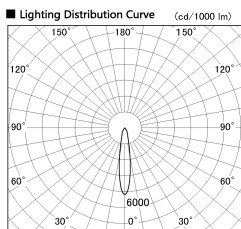

Item no. SD356-1420W9027-IK

Series Name: Cylinder Arm Reflector in-track tracklight.(SD356-IK)

Installation	Track mount
Type	
Fixture wattage	14W
Beam angle	18 deg
Color Temp.	2700K
CRI	Ra>90
Luminous	985 lm
Body	Die-cast aluminum alloy
Body finish	White
Trim finish	White
Reflector finish	N/A
IP Rate	IP20
Light source	COB module
Input Voltage	AC220~240V
Dimming Type	Non-Dimmable
Certificate	CE, CCC
Cut Hole	N/A