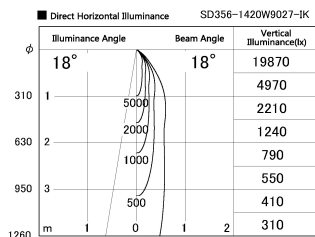

Item no. SD356-1420W9027-IK

Series Name: Cylinder Arm Reflector in-track tracklight.(SD356-IK)

Installation	Track mount
Type	
Fixture wattage	14W
Beam angle	18 deg
Color Temp.	2700K
CRI	Ra>90
Luminous	985 lm
Body	Die-cast aluminum alloy
Body finish	White
Trim finish	White
Reflector finish	N/A
IP Rate	IP20
Light source	COB module
Input Voltage	AC220~240V
Dimming Type	Non-Dimmable
Certificate	CE, CCC
Cut Hole	N/A