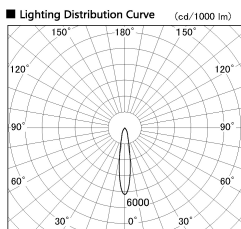

Item no. SD356-1420W9030-IK

Series Name: Cylinder Arm Reflector in-track tracklight.(SD356-IK)

Direct Horizontal Illuminance SD356-1420W9030-IK

φ	Illuminance Angle	Beam Angle	Vertical Illuminance (lx)
	18°	18°	20700
310			5180
	10000		2300
630	2000		1290
	1000		830
950	500		580
			420
1260			320

Installation	Track mount
Type	
Fixture wattage	14W
Beam angle	18 deg
Color Temp.	3000K
CRI	Ra>90
Luminous	1026 lm
Body	Die-cast aluminum alloy
Body finish	White
Trim finish	White
Reflector finish	N/A
IP Rate	IP20
Light source	COB module
Input Voltage	AC220~240V
Dimming Type	Non-Dimmable
Certificate	CE, CCC
Cut Hole	N/A