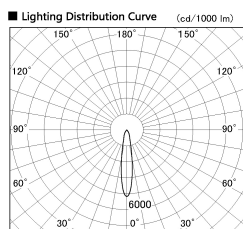

Item no. SD356-1420W9035-IK

Series Name: Cylinder Arm Reflector in-track tracklight.(SD356-IK)

■ Direct Horizontal Illuminance SD356-1420W9035-IK

φ	Illuminance Angle	Beam Angle	Vertical Illuminance (lx)
	18°	18°	21120
310			5280
			2350
630			1320
			840
950			590
			430
1260			330

Installation	Track mount
Type	
Fixture wattage	14W
Beam angle	18 deg
Color Temp.	3500K
CRI	Ra>90
Luminous	1047 lm
Body	Die-cast aluminum alloy
Body finish	White
Trim finish	White
Reflector finish	N/A
IP Rate	IP20
Light source	COB module
Input Voltage	AC220~240V
Dimming Type	Non-Dimmable
Certificate	CE, CCC
Cut Hole	N/A