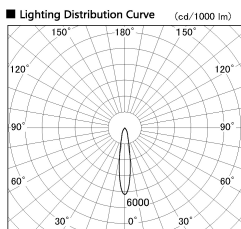

Item no. SD356-1420W9040-IK

Series Name: Cylinder Arm Reflector in-track tracklight.(SD356-IK)

Direct Horizontal Illuminance SD356-1420W9040-IK

φ	Illuminance Angle	Beam Angle	Vertical Illuminance (lx)
	18°	18°	21330
310			5330
			2370
630			1330
			850
950			590
			440
1260			330

Installation	Track mount
Type	
Fixture wattage	14W
Beam angle	18 deg
Color Temp.	4000K
CRI	Ra>90
Luminous	1057 lm
Body	Die-cast aluminum alloy
Body finish	White
Trim finish	White
Reflector finish	N/A
IP Rate	IP20
Light source	COB module
Input Voltage	AC220~240V
Dimming Type	Non-Dimmable
Certificate	CE, CCC
Cut Hole	N/A