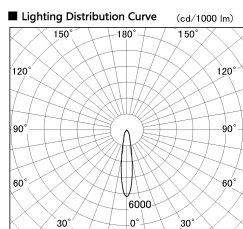

Item no. SD356-1420W9040-IK

Series Name: Cylinder Arm Reflector in-track tracklight.(SD356-IK)

■ Direct Horizontal Illuminance SD356-1420W9040-IK

φ	Illuminance Angle	Beam Angle	Vertical Illuminance(lx)
310	18°	18°	21330
1			5330
			2370
630			1330
2			850
950			590
3			440
1260			330

Installation	Track mount
Type	Cylinder Arm Reflector in-track tracklight.(SD356-IK)
Fixture wattage	14W
Beam angle	18 deg
Color Temp.	4000K
CRI	Ra>90
Luminous	1057 lm
Body	Die-cast aluminum alloy
Body finish	White
Trim finish	White
Reflector finish	N/A
IP Rate	IP20
Light source	COB module
Input Voltage	AC220~240V
Dimming Type	Non-Dimmable
Certificate	CE, CCC
Cut Hole	N/A