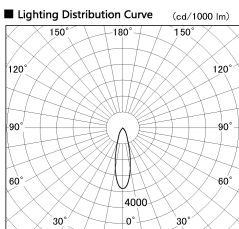

Item no. SD356-1430W8527-IK

Series Name: Cylinder Arm Reflector in-track tracklight.(SD356-IK)

■ Direct Horizontal Illuminance SD356-1430W8527-IK

Illuminance Angle	Beam Angle	Vertical Illuminance (lx)
25°	27°	13040
		3260
		1450
		820
		520
		360
		270
		200

Installation	Track mount
Type	
Fixture wattage	14W
Beam angle	27 deg
Color Temp.	2700K
CRI	Ra>85
Luminous	1066 lm
Body	Die-cast aluminum alloy
Body finish	White
Trim finish	White
Reflector finish	N/A
IP Rate	IP20
Light source	COB module
Input Voltage	AC220~240V
Dimming Type	Non-Dimmable
Certificate	CE, CCC
Cut Hole	N/A