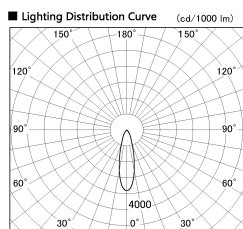

Item no. SD356-1430W8530-IK

Series Name: Cylinder Arm Reflector in-track tracklight.(SD356-IK)

Installation	Track mount
Type	Cylinder Arm Reflector in-track tracklight.(SD356-IK)
Fixture wattage	14W
Beam angle	27 deg
Color Temp.	3000K
CRI	Ra>85
Luminous	1110 lm
Body	Die-cast aluminum alloy
Body finish	White
Trim finish	White
Reflector finish	N/A
IP Rate	IP20
Light source	COB module
Input Voltage	AC220~240V
Dimming Type	Non-Dimmable
Certificate	CE, CCC
Cut Hole	N/A