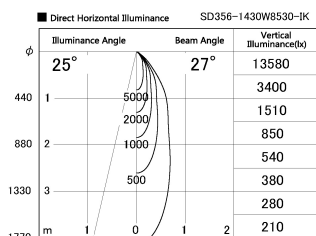

Item no. SD356-1430W8530-IK

Series Name: Cylinder Arm Reflector in-track tracklight.(SD356-IK)

Installation	Track mount
Type	Cylinder Arm Reflector in-track tracklight.(SD356-IK)
Fixture wattage	14W
Beam angle	27 deg
Color Temp.	3000K
CRI	Ra>85
Luminous	1110 lm
Body	Die-cast aluminum alloy
Body finish	White
Trim finish	White
Reflector finish	N/A
IP Rate	IP20
Light source	COB module
Input Voltage	AC220~240V
Dimming Type	Non-Dimmable
Certificate	CE, CCC
Cut Hole	N/A